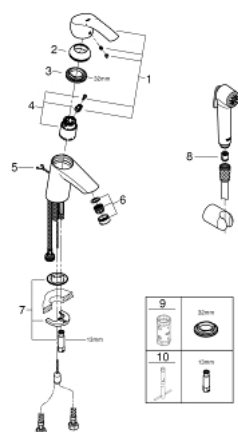

23 124 002 **EUROSMART SINGLE-LEVER BASIN MIXER 1/2"**  
**S-SIZE**

**PRODUCT DESCRIPTION**

- Colour: chrome
- single hole installation
- metal lever
- GROHE SilkMove 35 mm ceramic cartridge
- adjustable flow rate limiter
- with temperature limiter
- GROHE LongLife finish
- GROHE EcoJoy - Less water, perfect flow
- maximum flow rate (at 3 bar): 5 l/min
- GROHE FastFixation rapid installation system
- retractable chain
- flexible connection hoses
- with shower set consisting of
- hand shower with integrated diverter
- wall shower holder
- shower hose

23 124 002 **EUROSMART SINGLE-LEVER BASIN MIXER 1/2"**  
**S-SIZE**

**SPARE PARTS**, marec 2018 – now

- 1: Lever (Spare part-nr. 46897000)
- 2: Cap (Spare part-nr. 46492000)
- 3: Screw coupling (Spare part-nr. 46460000)
- 4: Cartridge (Spare part-nr. 46374000)
- 5: Chain (Spare part-nr. 06815000)
- 6: Mousseur (Spare part-nr. 48280000)
- 7: Shank mounting kit (Spare part-nr. 46671000)
- 8: Non-return valve (Spare part-nr. 08565000)
- 9: Socket spanner (Spare part-nr. 19332000)\*
- 10: Mounting wrench (Spare part-nr. 19017000)\*