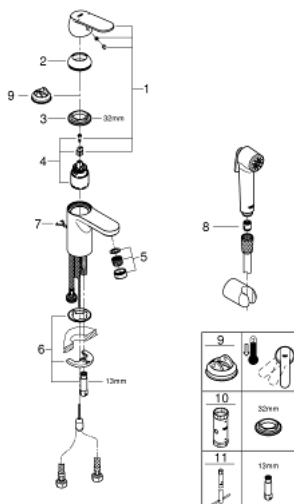

23 125 000 **EUROSMART COSMOPOLITAN SINGLE-LEVER BASIN MIXER 1/2"**
S-SIZE

PRODUCT DESCRIPTION

- Colour: chrome
- single hole installation
- metal lever
- GROHE SilkMove 35 mm ceramic cartridge
- adjustable flow rate limiter
- optional temperature limiter ref. no. 46 375
- GROHE LongLife finish
- GROHE EcoJoy - Less water, perfect flow
- maximum flow rate (at 3 bar): 5 l/min
- GROHE FastFixation installation system
- retractable chain
- flexible connection hoses
- with shower set consisting of
 - hand shower with integrated diverter
 - wall shower holder
 - shower hose
 - recommended pressure 1.0 - 5.0 bar

23 125 000 EUROSMART COSMOPOLITAN SINGLE-LEVER BASIN MIXER 1/2" S-SIZE

SPARE PARTS, marec 2018 – now

- 1: Lever (Spare part-nr. 46681000)
 - 2: Cap (Spare part-nr. 46436000)
 - 3: Screw coupling (Spare part-nr. 46460000)
 - 4: Cartridge (Spare part-nr. 46374000)
 - 5: Mousseur (Spare part-nr. 48280000)
 - 6: Shank mounting kit (Spare part-nr. 46671000)
 - 7: Chain (Spare part-nr. 06815000)
 - 8: Non-return valve (Spare part-nr. 08565000)
 - 9: Temperature limiter (Spare part-nr. 46375000)*
 - 10: Socket spanner (Spare part-nr. 19332000)*
 - 11: Mounting wrench (Spare part-nr. 19017000)*
- * Optional accessories