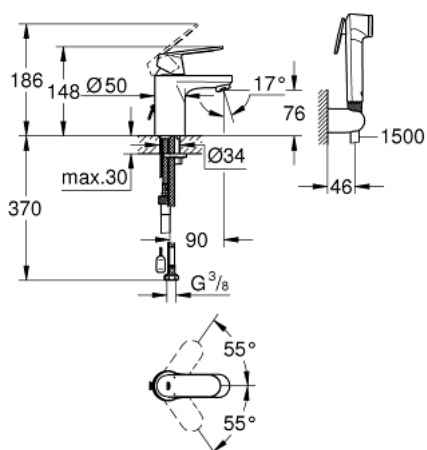

23 125 000 EUROSMART COSMOPOLITAN SINGLE-LEVER BASIN MIXER 1/2" S-SIZE

PRODUCT DESCRIPTION

- Colour: chrome
- single hole installation
- metal lever
- GROHE SilkMove 35 mm ceramic cartridge
- adjustable flow rate limiter
- optional temperature limiter ref. no. 46 375
- GROHE LongLife finish
- GROHE EcoJoy - Less water, perfect flow
- maximum flow rate (at 3 bar): 5 l/min
- GROHE FastFixation installation system
- retractable chain
- flexible connection hoses
- with shower set consisting of
 - hand shower with integrated diverter
 - wall shower holder
 - shower hose
 - recommended pressure 1.0 - 5.0 bar

23 125 000 EUROSMART COSMOPOLITAN SINGLE-LEVER BASIN MIXER 1/2" S-SIZE

SPARE PARTS, marec 2018 – now

- 1: Lever (Spare part-nr. 46681000)
 - 2: Cap (Spare part-nr. 46436000)
 - 3: Screw coupling (Spare part-nr. 46460000)
 - 4: Cartridge (Spare part-nr. 46374000)
 - 5: Mousseur (Spare part-nr. 48280000)
 - 6: Shank mounting kit (Spare part-nr. 46671000)
 - 7: Chain (Spare part-nr. 06815000)
 - 8: Non-return valve (Spare part-nr. 08565000)
 - 9: Temperature limiter (Spare part-nr. 46375000)*
 - 10: Socket spanner (Spare part-nr. 19332000)*
 - 11: Mounting wrench (Spare part-nr. 19017000)*
- * Optional accessories