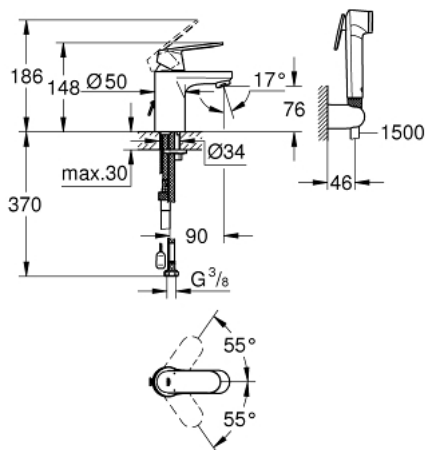

23 125 000 **EUROSMART COSMOPOLITAN SINGLE-LEVER BASIN MIXER 1/2"**
S-SIZE

PRODUCT DESCRIPTION

- Colour: chrome
- single hole installation
- metal lever
- GROHE SilkMove 35 mm ceramic cartridge
- adjustable flow rate limiter
- optional temperature limiter ref. no. 46 375
- GROHE LongLife finish
- GROHE EcoJoy - Less water, perfect flow
- maximum flow rate (at 3 bar): 5 l/min
- GROHE FastFixation installation system
- retractable chain
- flexible connection hoses
- with shower set consisting of
 - hand shower with integrated diverter
 - wall shower holder
 - shower hose
 - recommended pressure 1.0 - 5.0 bar

23 125 000 EUROSMART COSMOPOLITAN SINGLE-LEVER BASIN MIXER 1/2" S-SIZE

SPARE PARTS, marec 2018 – now

- 1: Lever (Spare part-nr. 46681000)
 - 2: Cap (Spare part-nr. 46436000)
 - 3: Screw coupling (Spare part-nr. 46460000)
 - 4: Cartridge (Spare part-nr. 46374000)
 - 5: Mousseur (Spare part-nr. 48280000)
 - 6: Shank mounting kit (Spare part-nr. 46671000)
 - 7: Chain (Spare part-nr. 06815000)
 - 8: Non-return valve (Spare part-nr. 08565000)
 - 9: Temperature limiter (Spare part-nr. 46375000)*
 - 10: Socket spanner (Spare part-nr. 19332000)*
 - 11: Mounting wrench (Spare part-nr. 19017000)*
- * Optional accessories