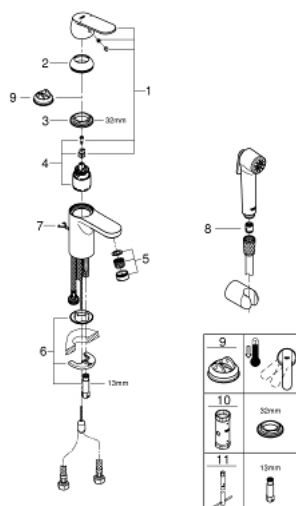

23 125 000 EUROSMART COSMOPOLITAN SINGLE-LEVER BASIN MIXER 1/2" S-SIZE

PRODUCT DESCRIPTION

- Colour: chrome
- single hole installation
- metal lever
- GROHE SilkMove 35 mm ceramic cartridge
- adjustable flow rate limiter
- optional temperature limiter ref. no. 46 375
- GROHE LongLife finish
- GROHE EcoJoy - Less water, perfect flow
- maximum flow rate (at 3 bar): 5 l/min
- GROHE FastFixation installation system
- retractable chain
- flexible connection hoses
- with shower set consisting of
 - hand shower with integrated diverter
 - wall shower holder
 - shower hose
 - recommended pressure 1.0 - 5.0 bar

23 125 000 EUROSMART COSMOPOLITAN SINGLE-LEVER BASIN MIXER 1/2" S-SIZE

SPARE PARTS, marec 2018 – now

- 1: Lever (Spare part-nr. 46681000)
 - 2: Cap (Spare part-nr. 46436000)
 - 3: Screw coupling (Spare part-nr. 46460000)
 - 4: Cartridge (Spare part-nr. 46374000)
 - 5: Mousseur (Spare part-nr. 48280000)
 - 6: Shank mounting kit (Spare part-nr. 46671000)
 - 7: Chain (Spare part-nr. 06815000)
 - 8: Non-return valve (Spare part-nr. 08565000)
 - 9: Temperature limiter (Spare part-nr. 46375000)*
 - 10: Socket spanner (Spare part-nr. 19332000)*
 - 11: Mounting wrench (Spare part-nr. 19017000)*
- * Optional accessories