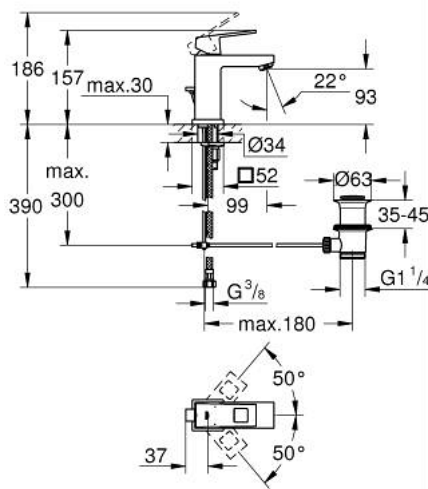

23 127 00E **EUROCUBE SINGLE-LEVER BASIN MIXER 1/2"**  
**S-SIZE**

**PRODUCT DESCRIPTION**

- Colour: chrome
- single hole installation
- metal lever
- GROHE SilkMove 28 mm ceramic cartridge
- temperature limiter
- GROHE LongLife finish
- GROHE EcoJoy - Less water, perfect flow
- maximum flow rate (at 3 bar): 5 l/min
- GROHE FastFixation Plus installation system
- pop-up waste set 1 1/4"
- flexible connection hoses

23 127 00E **EUROCUBE SINGLE-LEVER BASIN MIXER 1/2"**  
**S-SIZE**

**SPARE PARTS**, september 2010 – now

- 1: Lever (Spare part-nr. 46786000)
  - 2: Fitting ring (Spare part-nr. 46715000)
  - 3: Cartridge (Spare part-nr. 46580000)
  - 4: Mousseur (Spare part-nr. 48159000)
  - 5: Pop-up rod (Spare part-nr. 46787000)
  - 6: Shank mounting kit (Spare part-nr. 46645000)
  - 7: Waste set 1 1/4" (Spare part-nr. 28910000)
  - 7.1: Plug (Spare part-nr. 07182000)
  - 7.2: Eccentric rod (Spare part-nr. 07052000)
  - 8: Mounting wrench (Spare part-nr. 19017000)\*
  - 9: Eccentric rod (Spare part-nr. 07341000)\*
- \* Optional accessories