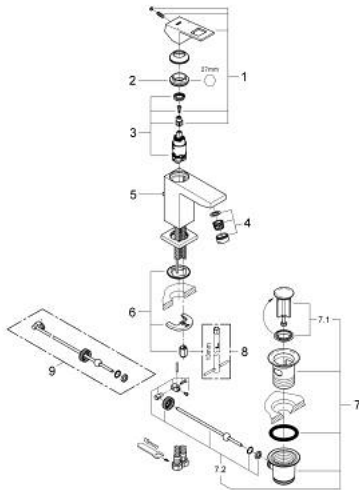

23 127 00E **EUROCUBE SINGLE-LEVER BASIN MIXER 1/2"**  
**S-SIZE**

**PRODUCT DESCRIPTION**

- Colour: chrome
- single hole installation
- metal lever
- GROHE SilkMove 28 mm ceramic cartridge
- temperature limiter
- GROHE LongLife finish
- GROHE EcoJoy - Less water, perfect flow
- maximum flow rate (at 3 bar): 5 l/min
- GROHE FastFixation Plus installation system
- pop-up waste set 1 1/4"
- flexible connection hoses

23 127 00E **EUROCUBE SINGLE-LEVER BASIN MIXER 1/2"**  
**S-SIZE**

**SPARE PARTS**, september 2010 – now

- 1: Lever (Spare part-nr. 46786000)
  - 2: Fitting ring (Spare part-nr. 46715000)
  - 3: Cartridge (Spare part-nr. 46580000)
  - 4: Mousseur (Spare part-nr. 48159000)
  - 5: Pop-up rod (Spare part-nr. 46787000)
  - 6: Shank mounting kit (Spare part-nr. 46645000)
  - 7: Waste set 1 1/4" (Spare part-nr. 28910000)
  - 7.1: Plug (Spare part-nr. 07182000)
  - 7.2: Eccentric rod (Spare part-nr. 07052000)
  - 8: Mounting wrench (Spare part-nr. 19017000)\*
  - 9: Eccentric rod (Spare part-nr. 07341000)\*
- \* Optional accessories