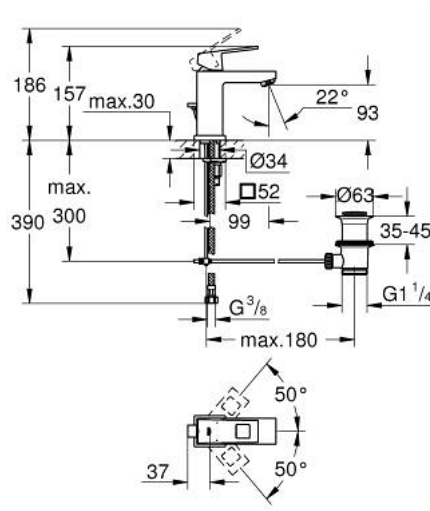

23 127 AL0 EUROCUBE SINGLE-LEVER BASIN MIXER 1/2" S-SIZE

PRODUCT DESCRIPTION

- Colour: brushed hard graphite
- single hole installation
- metal lever
- GROHE SilkMove 28 mm ceramic cartridge
- temperature limiter
- GROHE LongLife finish
- AquaCalibrator
- maximum flow rate (at 3 bar): 5 l/min
- FastFixation Plus installation system
- pop-up waste set 1 1/4"
- flexible connection hoses

23 127 AL0 EUROCUBE SINGLE-LEVER BASIN MIXER 1/2" S-SIZE

SPARE PARTS, marec 2019 – februar 2022

- 1: Lever (Spare part-nr. 46786AL0)
- 2: Fitting ring (Spare part-nr. 46715000)
- 3: Cartridge (Spare part-nr. 46580000)
- 4: Mousseur (Spare part-nr. 48159AL0)
- 6: Shank mounting kit (Spare part-nr. 46645000)
- 7: Waste set 1 1/4" (Spare part-nr. 28910AL0)
- 7.1: Plug (Spare part-nr. 07182AL0)
- 7.2: Eccentric rod (Spare part-nr. 07052000)
- 8: Mounting wrench (Spare part-nr. 19017000)*
- 9: Eccentric rod (Spare part-nr. 07341000)*