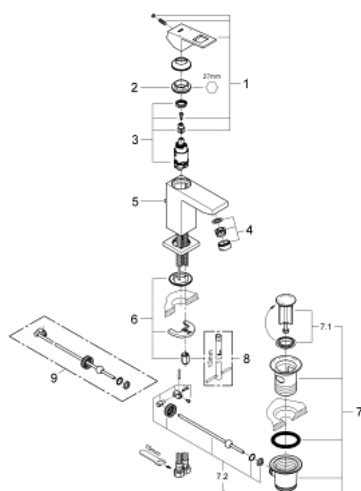

23 127 AL0 EUROCUBE SINGLE-LEVER BASIN MIXER 1/2" S-SIZE

PRODUCT DESCRIPTION

- Colour: brushed hard graphite
- single hole installation
- metal lever
- GROHE SilkMove 28 mm ceramic cartridge
- temperature limiter
- GROHE LongLife finish
- AquaCalibrator
- maximum flow rate (at 3 bar): 5 l/min
- FastFixation Plus installation system
- pop-up waste set 1 1/4"
- flexible connection hoses

23 127 AL0 EUROCUBE SINGLE-LEVER BASIN MIXER 1/2" S-SIZE

SPARE PARTS, marec 2019 – februar 2022

- 1: Lever (Spare part-nr. 46786AL0)
- 2: Fitting ring (Spare part-nr. 46715000)
- 3: Cartridge (Spare part-nr. 46580000)
- 4: Mousseur (Spare part-nr. 48159AL0)
- 6: Shank mounting kit (Spare part-nr. 46645000)
- 7: Waste set 1 1/4" (Spare part-nr. 28910AL0)
- 7.1: Plug (Spare part-nr. 07182AL0)
- 7.2: Eccentric rod (Spare part-nr. 07052000)
- 8: Mounting wrench (Spare part-nr. 19017000)*
- 9: Eccentric rod (Spare part-nr. 07341000)*