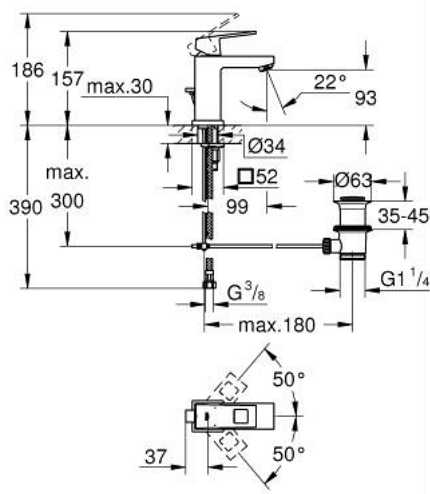

23 127 DC0 EUROCUBE SINGLE-LEVER BASIN MIXER 1/2" S-SIZE

PRODUCT DESCRIPTION

- Colour: supersteel
- single hole installation
- metal lever
- GROHE SilkMove 28 mm ceramic cartridge
- temperature limiter
- GROHE LongLife finish
- AquaCalibrator
- maximum flow rate (at 3 bar): 5 l/min
- FastFixation Plus installation system
- pop-up waste set 1 1/4"
- flexible connection hoses

23 127 DC0 EUROCUBE SINGLE-LEVER BASIN MIXER 1/2" S-SIZE

SPARE PARTS, julij 2018 – februar 2022

- 1: Lever (Spare part-nr. 46786DC0)
- 2: Fitting ring (Spare part-nr. 46715000)
- 3: Cartridge (Spare part-nr. 46580000)
- 4: Mousseur (Spare part-nr. 48159DC0)
- 6: Shank mounting kit (Spare part-nr. 46645000)
- 7: Waste set 1 1/4" (Spare part-nr. 28910DC0)
- 7.1: Plug (Spare part-nr. 07182DC0)
- 7.2: Eccentric rod (Spare part-nr. 07052000)
- 8: Mounting wrench (Spare part-nr. 19017000)*
- 9: Eccentric rod (Spare part-nr. 07341000)*