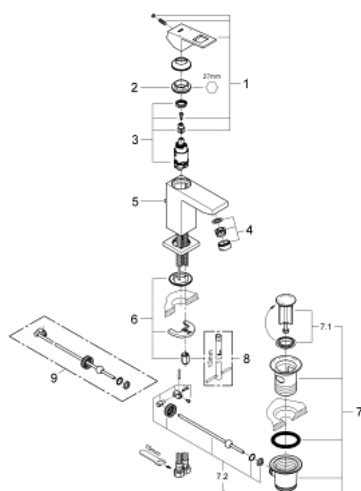

23 127 DC0 EUROCUBE SINGLE-LEVER BASIN MIXER 1/2" S-SIZE

PRODUCT DESCRIPTION

- Colour: supersteel
- single hole installation
- metal lever
- GROHE SilkMove 28 mm ceramic cartridge
- temperature limiter
- GROHE LongLife finish
- AquaCalibrator
- maximum flow rate (at 3 bar): 5 l/min
- FastFixation Plus installation system
- pop-up waste set 1 1/4"
- flexible connection hoses

23 127 DC0 EUROCUBE SINGLE-LEVER BASIN MIXER 1/2" S-SIZE

SPARE PARTS, julij 2018 – februar 2022

- 1: Lever (Spare part-nr. 46786DC0)
- 2: Fitting ring (Spare part-nr. 46715000)
- 3: Cartridge (Spare part-nr. 46580000)
- 4: Mousseur (Spare part-nr. 48159DC0)
- 6: Shank mounting kit (Spare part-nr. 46645000)
- 7: Waste set 1 1/4" (Spare part-nr. 28910DC0)
- 7.1: Plug (Spare part-nr. 07182DC0)
- 7.2: Eccentric rod (Spare part-nr. 07052000)
- 8: Mounting wrench (Spare part-nr. 19017000)*
- 9: Eccentric rod (Spare part-nr. 07341000)*