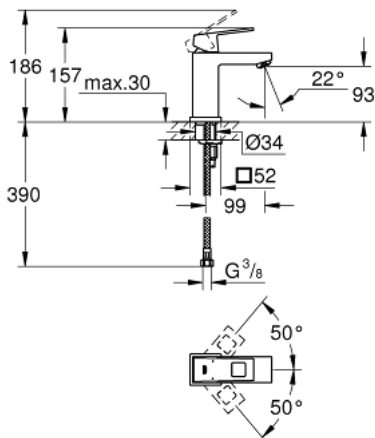

23 132 00E **EUROCUBE SINGLE-LEVER BASIN MIXER 1/2"**  
**S-SIZE**

**PRODUCT DESCRIPTION**

- Colour: chrome
- single hole installation
- metal lever
- GROHE SilkMove 28 mm ceramic cartridge
- temperature limiter
- GROHE LongLife finish
- GROHE EcoJoy - Less water, perfect flow
- maximum flow rate (at 3 bar): 5 l/min
- SpeedClean mousseur
- GROHE FastFixation Plus installation system
- smooth body
- flexible connection hoses

23 132 00E **EUROCUBE SINGLE-LEVER BASIN MIXER 1/2"**  
**S-SIZE**

**SPARE PARTS**, november 2010 – now

- 1: Lever (Spare part-nr. 46786000)
- 2: Fitting ring (Spare part-nr. 46715000)
- 3: Cartridge (Spare part-nr. 46580000)
- 4: Mousseur (Spare part-nr. 48159000)
- 5: Shank mounting kit (Spare part-nr. 46645000)
- 6: Mounting wrench (Spare part-nr. 19017000)\*