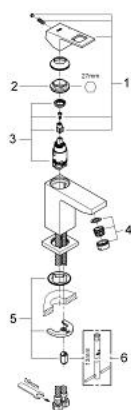

23 132 00E **EUROCUBE SINGLE-LEVER BASIN MIXER 1/2"**  
**S-SIZE**

**PRODUCT DESCRIPTION**

- Colour: chrome
- single hole installation
- metal lever
- GROHE SilkMove 28 mm ceramic cartridge
- temperature limiter
- GROHE LongLife finish
- GROHE EcoJoy - Less water, perfect flow
- maximum flow rate (at 3 bar): 5 l/min
- SpeedClean mousseur
- GROHE FastFixation Plus installation system
- smooth body
- flexible connection hoses

23 132 00E **EUROCUBE SINGLE-LEVER BASIN MIXER 1/2"**  
**S-SIZE**

**SPARE PARTS**, november 2010 – now

- 1: Lever (Spare part-nr. 46786000)
- 2: Fitting ring (Spare part-nr. 46715000)
- 3: Cartridge (Spare part-nr. 46580000)
- 4: Mousseur (Spare part-nr. 48159000)
- 5: Shank mounting kit (Spare part-nr. 46645000)
- 6: Mounting wrench (Spare part-nr. 19017000)\*