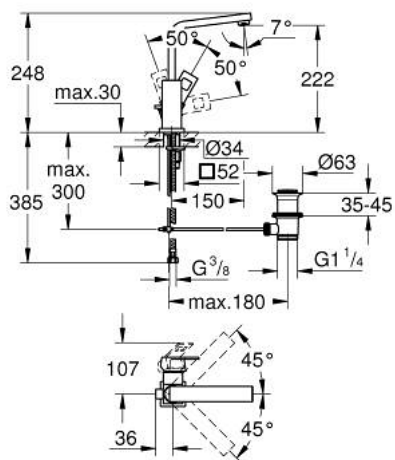

## 23 135 00E EUROCUBE SINGLE-LEVER BASIN MIXER 1/2" L-SIZE

### PRODUCT DESCRIPTION

- Colour: chrome
- single hole installation
- metal lever
- GROHE SilkMove 28 mm ceramic cartridge
- temperature limiter
- GROHE LongLife finish
- GROHE EcoJoy - Less water, perfect flow
- maximum flow rate (at 3 bar): 5 l/min
- SpeedClean mousseur
- GROHE FastFixation Plus installation system
- swivel tubular spout with stop limiter
- pop-up waste set 1 1/4"
- flexible connection hoses

23 135 00E **EUROCUBE SINGLE-LEVER BASIN MIXER 1/2"**  
**L-SIZE**

**SPARE PARTS**, november 2010 – now

- 1: Lever (Spare part-nr. 46788000)
- 2: Cap (Spare part-nr. 46581000)
- 3: Fitting ring (Spare part-nr. 07419000)
- 4: Cartridge (Spare part-nr. 46580000)
- 5: Spout (Spare part-nr. 13323000)
- 5.1: Mousseur (Spare part-nr. 48159000)
- 6: Pop-up rod (Spare part-nr. 46787000)
- 7: Shank mounting kit (Spare part-nr. 46645000)
- 8: Waste set 1 1/4" (Spare part-nr. 28910000)
- 8.1: Plug (Spare part-nr. 07182000)
- 8.2: Eccentric rod (Spare part-nr. 07052000)
- 9: Eccentric rod (Spare part-nr. 07341000)\*
- 10: Mounting wrench (Spare part-nr. 19017000)\*