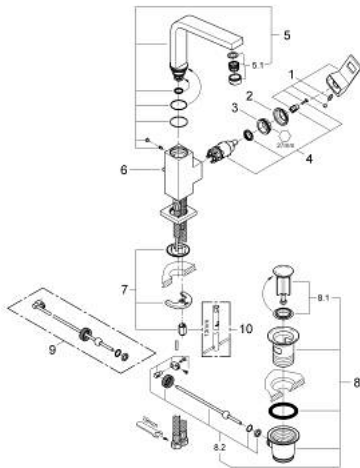

## 23 135 00E EUROCUBE SINGLE-LEVER BASIN MIXER 1/2" L-SIZE

### PRODUCT DESCRIPTION

- Colour: chrome
- single hole installation
- metal lever
- GROHE SilkMove 28 mm ceramic cartridge
- temperature limiter
- GROHE LongLife finish
- GROHE EcoJoy - Less water, perfect flow
- maximum flow rate (at 3 bar): 5 l/min
- SpeedClean mousseur
- GROHE FastFixation Plus installation system
- swivel tubular spout with stop limiter
- pop-up waste set 1 1/4"
- flexible connection hoses

23 135 00E **EUROCUBE SINGLE-LEVER BASIN MIXER 1/2"**  
**L-SIZE**

**SPARE PARTS**, november 2010 – now

- 1: Lever (Spare part-nr. 46788000)
- 2: Cap (Spare part-nr. 46581000)
- 3: Fitting ring (Spare part-nr. 07419000)
- 4: Cartridge (Spare part-nr. 46580000)
- 5: Spout (Spare part-nr. 13323000)
- 5.1: Mousseur (Spare part-nr. 48159000)
- 6: Pop-up rod (Spare part-nr. 46787000)
- 7: Shank mounting kit (Spare part-nr. 46645000)
- 8: Waste set 1 1/4" (Spare part-nr. 28910000)
- 8.1: Plug (Spare part-nr. 07182000)
- 8.2: Eccentric rod (Spare part-nr. 07052000)
- 9: Eccentric rod (Spare part-nr. 07341000)\*
- 10: Mounting wrench (Spare part-nr. 19017000)\*