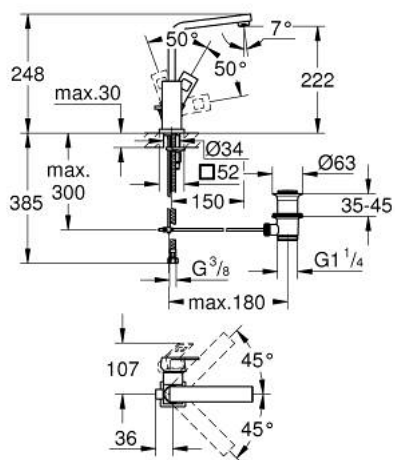

23 135 AL0 EUROCUBE SINGLE-LEVER BASIN MIXER 1/2" L-SIZE

PRODUCT DESCRIPTION

- Colour: brushed hard graphite
- single hole installation
- metal lever
- GROHE SilkMove 28 mm ceramic cartridge
- temperature limiter
- GROHE LongLife finish
- GROHE EcoJoy - Less water, perfect flow
- maximum flow rate (at 3 bar): 5 l/min
- SpeedClean mousseur
- GROHE FastFixation Plus installation system
- swivel tubular spout with stop limiter
- pop-up waste set 1 1/4"
- flexible connection hoses

23 135 AL0 EUROCUBE SINGLE-LEVER BASIN MIXER 1/2" L-SIZE

SPARE PARTS, marec 2019 – now

- 1: Lever (Spare part-nr. 46788AL0)
- 2: Cap (Spare part-nr. 46581AL0)
- 3: Fitting ring (Spare part-nr. 07419000)
- 4: Cartridge (Spare part-nr. 46580000)
- 5: Spout (Spare part-nr. 13322AL0)
- 5.1: Mousseur (Spare part-nr. 13929AL0)
- 6: Pop-up rod (Spare part-nr. 46787AL0)
- 7: Shank mounting kit (Spare part-nr. 46645000)
- 8: Waste set 1 1/4" (Spare part-nr. 28910AL0)
- 8.1: Plug (Spare part-nr. 07182AL0)
- 8.2: Eccentric rod (Spare part-nr. 07052000)
- 9: Eccentric rod (Spare part-nr. 07341000)*
- 10: Mounting wrench (Spare part-nr. 19017000)*