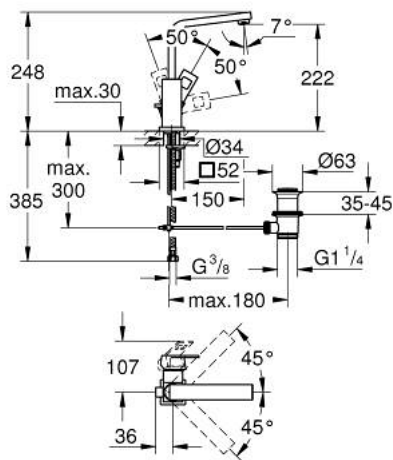

23 135 AL0 EUROCUBE SINGLE-LEVER BASIN MIXER 1/2" L-SIZE

PRODUCT DESCRIPTION

- Colour: brushed hard graphite
- single hole installation
- metal lever
- GROHE SilkMove 28 mm ceramic cartridge
- temperature limiter
- GROHE LongLife finish
- AquaCalibrator
- maximum flow rate (at 3 bar): 5 l/min
- SpeedClean mousseur
- FastFixation Plus installation system
- swivel tubular spout with stop limiter
- pop-up waste set 1 1/4"
- flexible connection hoses

23 135 AL0 EUROCUBE SINGLE-LEVER BASIN MIXER 1/2" L-SIZE

SPARE PARTS, marec 2019 – now

- 1: Lever (Spare part-nr. 46788AL0)
- 2: Cap (Spare part-nr. 46581AL0)
- 3: Fitting ring (Spare part-nr. 07419000)
- 4: Cartridge (Spare part-nr. 46580000)
- 5: Spout (Spare part-nr. 13322AL0)
- 5.1: Mousseur (Spare part-nr. 13929AL0)
- 6: Pop-up rod (Spare part-nr. 46787AL0)
- 7: Shank mounting kit (Spare part-nr. 46645000)
- 8: Waste set 1 1/4" (Spare part-nr. 28910AL0)
- 8.1: Plug (Spare part-nr. 07182AL0)
- 8.2: Eccentric rod (Spare part-nr. 07052000)
- 9: Eccentric rod (Spare part-nr. 07341000)*
- 10: Mounting wrench (Spare part-nr. 19017000)*