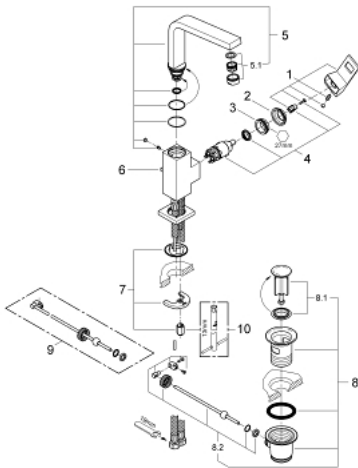

23 135 DC0 EUROCUBE SINGLE-LEVER BASIN MIXER 1/2" L-SIZE

PRODUCT DESCRIPTION

- Colour: supersteel
- single hole installation
- metal lever
- GROHE SilkMove 28 mm ceramic cartridge
- temperature limiter
- GROHE LongLife finish
- GROHE EcoJoy - Less water, perfect flow
- maximum flow rate (at 3 bar): 5 l/min
- SpeedClean mousseur
- GROHE FastFixation Plus installation system
- swivel tubular spout with stop limiter
- pop-up waste set 1 1/4"
- flexible connection hoses

23 135 DC0 **EUROCUBE SINGLE-LEVER BASIN MIXER 1/2"**
L-SIZE

SPARE PARTS, julij 2018 – now

- 1: Lever (Spare part-nr. 46788DC0)
- 2: Cap (Spare part-nr. 46581DC0)
- 3: Fitting ring (Spare part-nr. 07419000)
- 4: Cartridge (Spare part-nr. 46580000)
- 5: Spout (Spare part-nr. 13322DC0)
- 5.1: Mousseur (Spare part-nr. 13929DC0)
- 6: Pop-up rod (Spare part-nr. 46787DC0)
- 7: Shank mounting kit (Spare part-nr. 46645000)
- 8: Waste set 1 1/4" (Spare part-nr. 28910DC0)
- 8.1: Plug (Spare part-nr. 07182DC0)
- 8.2: Eccentric rod (Spare part-nr. 07052000)
- 9: Eccentric rod (Spare part-nr. 07341000)*
- 10: Mounting wrench (Spare part-nr. 19017000)*