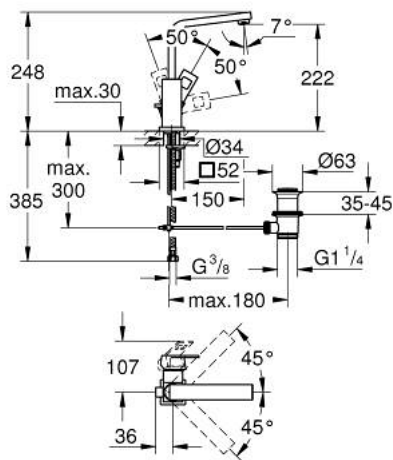

23 135 DC0 EUROCUBE SINGLE-LEVER BASIN MIXER 1/2" L-SIZE

PRODUCT DESCRIPTION

- Colour: supersteel
- single hole installation
- metal lever
- GROHE SilkMove 28 mm ceramic cartridge
- temperature limiter
- GROHE LongLife finish
- GROHE EcoJoy - Less water, perfect flow
- maximum flow rate (at 3 bar): 5 l/min
- SpeedClean mousseur
- GROHE FastFixation Plus installation system
- swivel tubular spout with stop limiter
- pop-up waste set 1 1/4"
- flexible connection hoses

23 135 DC0 **EUROCUBE SINGLE-LEVER BASIN MIXER 1/2"**
L-SIZE

SPARE PARTS, julij 2018 – now

- 1: Lever (Spare part-nr. 46788DC0)
- 2: Cap (Spare part-nr. 46581DC0)
- 3: Fitting ring (Spare part-nr. 07419000)
- 4: Cartridge (Spare part-nr. 46580000)
- 5: Spout (Spare part-nr. 13322DC0)
- 5.1: Mousseur (Spare part-nr. 13929DC0)
- 6: Pop-up rod (Spare part-nr. 46787DC0)
- 7: Shank mounting kit (Spare part-nr. 46645000)
- 8: Waste set 1 1/4" (Spare part-nr. 28910DC0)
- 8.1: Plug (Spare part-nr. 07182DC0)
- 8.2: Eccentric rod (Spare part-nr. 07052000)
- 9: Eccentric rod (Spare part-nr. 07341000)*
- 10: Mounting wrench (Spare part-nr. 19017000)*