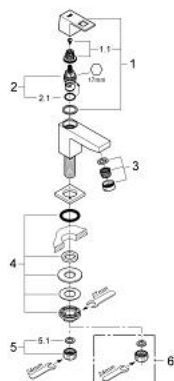

23 137 000 EUROCUBE PILLAR TAP XS-SIZE

PRODUCT DESCRIPTION

- Colour: chrome
- single hole installation
- metal lever
- ceramic headpart 1/2", 90°
- GROHE LongLife finish
- AquaCalibrator
- maximum flow rate (at 3 bar): 5 l/min
- SpeedClean mousseur
- union nut 1/2" x 10.5 mm

23 137 000 EUROCUBE PILLAR TAP XS-SIZE

SPARE PARTS, september 2011 – now

- 1: Eurocube lever (Spare part-nr. 48127000)
 - 1.10: Replacement handle connection kit (Spare part-nr. 45186000)
 - 1.10.1: O-ring \varnothing 18.2 x \varnothing 1.7 (Spare part-nr. 0392400M)
 - 2: Ceramic headpart 1/2" (Spare part-nr. 45882000)
 - 2.1: O-ring \varnothing 18.2 x \varnothing 1.7 (Spare part-nr. 0392400M)
 - 3: Laminar flow straightener (Spare part-nr. 13955000)
 - 4: Shank fastening assembly 1/2" (Spare part-nr. 45000000)
 - 5: Coupling nut 1/2" (Spare part-nr. 1290100M)
 - 5.1: Fibre seal \varnothing 18,5 x \varnothing 12 x 2 (Spare part-nr. 0138900M)
 - 6: Coupling nut 1/2" x 14.5 mm (Spare part-nr. 1290200M)*
- * Optional accessories