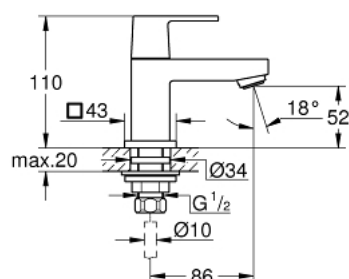

23 137 000 EUROCUBE PILLAR TAP XS-SIZE

PRODUCT DESCRIPTION

- Colour: chrome
- single hole installation
- metal lever
- ceramic headpart 1/2", 90°
- GROHE LongLife finish
- AquaCalibrator
- maximum flow rate (at 3 bar): 5 l/min
- SpeedClean mousseur
- union nut 1/2" x 10.5 mm

23 137 000 EUROCUBE PILLAR TAP XS-SIZE

SPARE PARTS, september 2011 – now

- 1: Eurocube lever (Spare part-nr. 48127000)
 - 1.10: Replacement handle connection kit (Spare part-nr. 45186000)
 - 1.10.1: O-ring \varnothing 18.2 x \varnothing 1.7 (Spare part-nr. 0392400M)
 - 2: Ceramic headpart 1/2" (Spare part-nr. 45882000)
 - 2.1: O-ring \varnothing 18.2 x \varnothing 1.7 (Spare part-nr. 0392400M)
 - 3: Laminar flow straightener (Spare part-nr. 13955000)
 - 4: Shank fastening assembly 1/2" (Spare part-nr. 45000000)
 - 5: Coupling nut 1/2" (Spare part-nr. 1290100M)
 - 5.1: Fibre seal \varnothing 18,5 x \varnothing 12 x 2 (Spare part-nr. 0138900M)
 - 6: Coupling nut 1/2" x 14.5 mm (Spare part-nr. 1290200M)*
- * Optional accessories