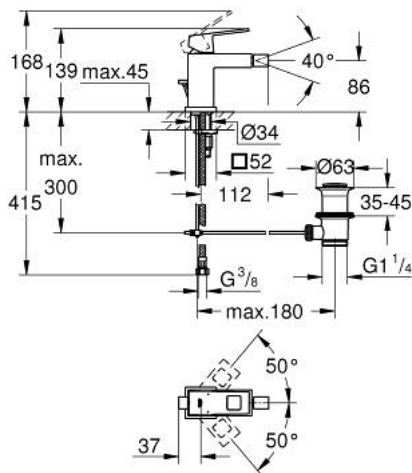

## 23 138 000 EUROCUBE SINGLE-LEVER BIDET MIXER 1/2" S-SIZE

### PRODUCT DESCRIPTION

- Colour: chrome
- single hole installation
- metal lever
- GROHE SilkMove 28 mm ceramic cartridge
- temperature limiter
- GROHE LongLife finish
- GROHE EcoJoy - Less water, perfect flow
- maximum flow rate (at 3 bar): 5 l/min
- GROHE FastFixation Plus installation system
- ball-joint mousseur
- pop-up waste set 1 1/4"
- flexible connection hoses

### SPARE PARTS, september 2010 – now

- 1: Lever (Spare part-nr. 46786000)
- 2: Fitting ring (Spare part-nr. 46715000)
- 3: Cartridge (Spare part-nr. 46580000)
- 4: Ball-joint aerator (Spare part-nr. 46791000)
- 5: Pop-up rod (Spare part-nr. 46787000)
- 6: Shank mounting kit (Spare part-nr. 46645000)
- 7: Waste set 1 1/4" (Spare part-nr. 28910000)
- 7.1: Plug (Spare part-nr. 07182000)
- 7.2: Eccentric rod (Spare part-nr. 07052000)
- 8: Mounting wrench (Spare part-nr. 19017000)\*
- 9: Eccentric rod (Spare part-nr. 07341000)\*