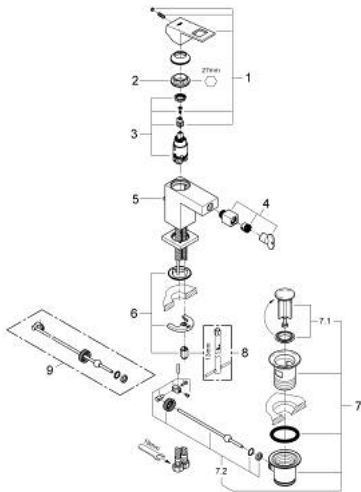

## 23 138 000 EUROCUBE SINGLE-LEVER BIDET MIXER 1/2" S-SIZE

### PRODUCT DESCRIPTION

- Colour: chrome
- single hole installation
- metal lever
- GROHE SilkMove 28 mm ceramic cartridge
- temperature limiter
- GROHE LongLife finish
- GROHE EcoJoy - Less water, perfect flow
- maximum flow rate (at 3 bar): 5 l/min
- GROHE FastFixation Plus installation system
- ball-joint mousseur
- pop-up waste set 1 1/4"
- flexible connection hoses

### SPARE PARTS, september 2010 – now

- 1: Lever (Spare part-nr. 46786000)
- 2: Fitting ring (Spare part-nr. 46715000)
- 3: Cartridge (Spare part-nr. 46580000)
- 4: Ball-joint aerator (Spare part-nr. 46791000)
- 5: Pop-up rod (Spare part-nr. 46787000)
- 6: Shank mounting kit (Spare part-nr. 46645000)
- 7: Waste set 1 1/4" (Spare part-nr. 28910000)
- 7.1: Plug (Spare part-nr. 07182000)
- 7.2: Eccentric rod (Spare part-nr. 07052000)
- 8: Mounting wrench (Spare part-nr. 19017000)\*
- 9: Eccentric rod (Spare part-nr. 07341000)\*