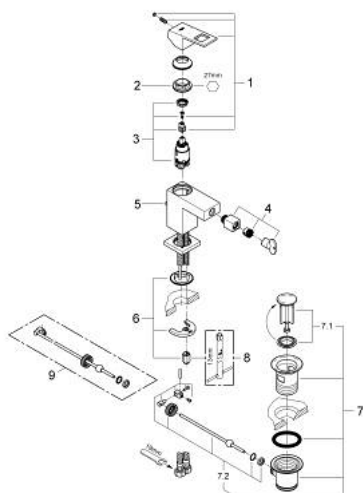

23 138 AL0 EUROCUBE SINGLE-LEVER BIDET MIXER 1/2" S-SIZE

SPARE PARTS, marec 2019 – now

- 1: Lever (Spare part-nr. 46786AL0)
- 2: Fitting ring (Spare part-nr. 46715000)
- 3: Cartridge (Spare part-nr. 46580000)
- 4: Ball-joint aerator (Spare part-nr. 46791AL0)
- 5: Pop-up rod (Spare part-nr. 46787AL0)
- 6: Shank mounting kit (Spare part-nr. 46645000)
- 7: Waste set 1 1/4" (Spare part-nr. 28910AL0)
- 7.1: Plug (Spare part-nr. 07182AL0)
- 7.2: Eccentric rod (Spare part-nr. 07052000)
- 8: Mounting wrench (Spare part-nr. 19017000)*
- 9: Eccentric rod (Spare part-nr. 07341000)*