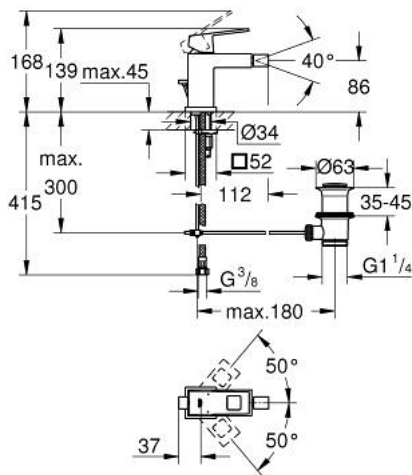

23 138 DC0 EUROCUBE SINGLE-LEVER BIDET MIXER 1/2" S-SIZE

PRODUCT DESCRIPTION

- Colour: supersteel
- single hole installation
- metal lever
- GROHE SilkMove 28 mm ceramic cartridge
- temperature limiter
- GROHE LongLife finish
- AquaCalibrator
- maximum flow rate (at 3 bar): 5 l/min
- FastFixation Plus installation system
- ball-joint mousseur
- pop-up waste set 1 1/4"
- flexible connection hoses

23 138 DC0 EUROCUBE SINGLE-LEVER BIDET MIXER 1/2" S-SIZE

SPARE PARTS, julij 2018 – now

- 1: Lever (Spare part-nr. 46786DC0)
- 2: Fitting ring (Spare part-nr. 46715000)
- 3: Cartridge (Spare part-nr. 46580000)
- 4: Ball-joint aerator (Spare part-nr. 46791DC0)
- 5: Pop-up rod (Spare part-nr. 46787DC0)
- 6: Shank mounting kit (Spare part-nr. 46645000)
- 7: Waste set 1 1/4" (Spare part-nr. 28910DC0)
- 7.1: Plug (Spare part-nr. 07182DC0)
- 7.2: Eccentric rod (Spare part-nr. 07052000)
- 8: Mounting wrench (Spare part-nr. 19017000)*
- 9: Eccentric rod (Spare part-nr. 07341000)*