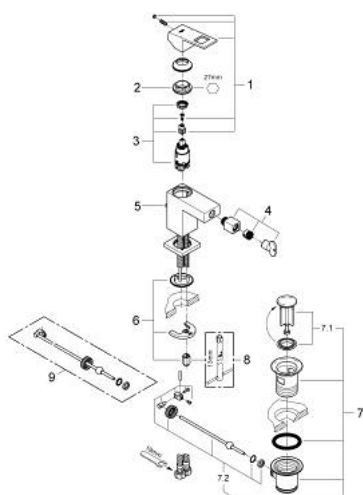

23 138 DC0 EUROCUBE SINGLE-LEVER BIDET MIXER 1/2" S-SIZE

PRODUCT DESCRIPTION

- Colour: supersteel
- single hole installation
- metal lever
- GROHE SilkMove 28 mm ceramic cartridge
- temperature limiter
- GROHE LongLife finish
- AquaCalibrator
- maximum flow rate (at 3 bar): 5 l/min
- FastFixation Plus installation system
- ball-joint mousseur
- pop-up waste set 1 1/4"
- flexible connection hoses

23 138 DC0 EUROCUBE SINGLE-LEVER BIDET MIXER 1/2" S-SIZE

SPARE PARTS, julij 2018 – now

- 1: Lever (Spare part-nr. 46786DC0)
- 2: Fitting ring (Spare part-nr. 46715000)
- 3: Cartridge (Spare part-nr. 46580000)
- 4: Ball-joint aerator (Spare part-nr. 46791DC0)
- 5: Pop-up rod (Spare part-nr. 46787DC0)
- 6: Shank mounting kit (Spare part-nr. 46645000)
- 7: Waste set 1 1/4" (Spare part-nr. 28910DC0)
- 7.1: Plug (Spare part-nr. 07182DC0)
- 7.2: Eccentric rod (Spare part-nr. 07052000)
- 8: Mounting wrench (Spare part-nr. 19017000)*
- 9: Eccentric rod (Spare part-nr. 07341000)*