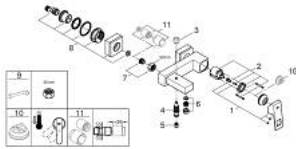

23 140 000 EUROCUBE SINGLE-LEVER BATH MIXER 1/2"

PRODUCT DESCRIPTION

- Colour: chrome
- wall mounted
- metal lever
- GROHE SilkMove 46 mm ceramic cartridge
- GROHE LongLife finish
- adjustable flow rate limiter
- automatic diverter: bath/shower
- mousseur
- integrated non-return valve in the shower outlet 1/2"
- covered S-unions
- protected against backflow
- optional temperature limiter ref. no. 46 375

23 140 000 EUROCUBE SINGLE-LEVER BATH MIXER 1/2"

SPARE PARTS, september 2010 – now

- 1: Lever (Spare part-nr. 46782000)
- 2: Cartridge (Spare part-nr. 46048000)
- 3: Diverter knob (Spare part-nr. 48128000)
- 4: Diverter (Spare part-nr. 65655000)
- 5: Non-return valve (Spare part-nr. 08565000)
- 6: Mousseur (Spare part-nr. 13952000)
- 7: Screw connection 1/2" (Spare part-nr. 45044000)
- 8: S-union (Spare part-nr. 47824000)
- 9: Special spanner (Spare part-nr. 19377000)*
- 10: Temperature limiter (Spare part-nr. 46375000)*
- 11: Extension set, 30 mm (Spare part-nr. 46238000)*