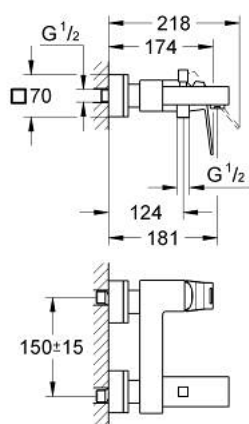

23 140 000 EUROCUBE SINGLE-LEVER BATH MIXER 1/2"

PRODUCT DESCRIPTION

- Colour: chrome
- wall mounted
- metal lever
- GROHE SilkMove 46 mm ceramic cartridge
- GROHE LongLife finish
- adjustable flow rate limiter
- automatic diverter: bath/shower
- mousseur
- integrated non-return valve in the shower outlet 1/2"
- covered S-unions
- protected against backflow
- optional temperature limiter ref. no. 46 375

23 140 000 EUROCUBE SINGLE-LEVER BATH MIXER 1/2"

SPARE PARTS, september 2010 – now

- 1: Lever (Spare part-nr. 46782000)
- 2: Cartridge (Spare part-nr. 46048000)
- 3: Diverter knob (Spare part-nr. 48128000)
- 4: Diverter (Spare part-nr. 65655000)
- 5: Non-return valve (Spare part-nr. 08565000)
- 6: Mousseur (Spare part-nr. 13952000)
- 7: Screw connection 1/2" (Spare part-nr. 45044000)
- 8: S-union (Spare part-nr. 47824000)
- 9: Special spanner (Spare part-nr. 19377000)*
- 10: Temperature limiter (Spare part-nr. 46375000)*
- 11: Extension set, 30 mm (Spare part-nr. 46238000)*