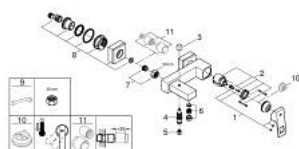

23 140 AL0 EUROCUBE SINGLE-LEVER BATH MIXER 1/2"

SPARE PARTS, marec 2019 – now

- 1: Lever (Spare part-nr. 46782AL0)
- 2: Cartridge (Spare part-nr. 46048000)
- 3: Diverter knob (Spare part-nr. 48128AL0)
- 4: Diverter (Spare part-nr. 65655AL0)
- 5: Non-return valve (Spare part-nr. 08565000)
- 6: Mousseur (Spare part-nr. 13952AL0)
- 7: Screw connection 1/2" (Spare part-nr. 45044AL0)
- 8: S-union (Spare part-nr. 47824AL0)
- 9: Special spanner (Spare part-nr. 19377000)*
- 10: Temperature limiter (Spare part-nr. 46375000)*
- 11: Extension set, 30 mm (Spare part-nr. 46238000)*