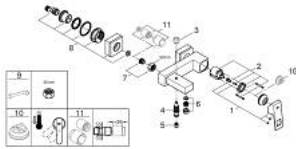

23 140 DC0 EUROCUBE SINGLE-LEVER BATH MIXER 1/2"

PRODUCT DESCRIPTION

- Colour: supersteel
- wall mounted
- metal lever
- GROHE SilkMove 46 mm ceramic cartridge
- GROHE LongLife finish
- adjustable flow rate limiter
- automatic diverter: bath/shower
- mousseur
- integrated non-return valve in the shower outlet 1/2"
- covered S-unions
- protected against backflow
- optional temperature limiter ref. no. 46 375

23 140 DC0 EUROCUBE SINGLE-LEVER BATH MIXER 1/2"

SPARE PARTS, julij 2018 – now

- 1: Lever (Spare part-nr. 46782DC0)
- 2: Cartridge (Spare part-nr. 46048000)
- 3: Diverter knob (Spare part-nr. 48128DC0)
- 4: Diverter (Spare part-nr. 65655DC0)
- 5: Non-return valve (Spare part-nr. 08565000)
- 6: Mousseur (Spare part-nr. 13952DC0)
- 7: Screw connection 1/2" (Spare part-nr. 45044DC0)
- 8: S-union (Spare part-nr. 47824DC0)
- 9: Special spanner (Spare part-nr. 19377000)*
- 10: Temperature limiter (Spare part-nr. 46375000)*
- 11: Extension set, 30 mm (Spare part-nr. 46238000)*