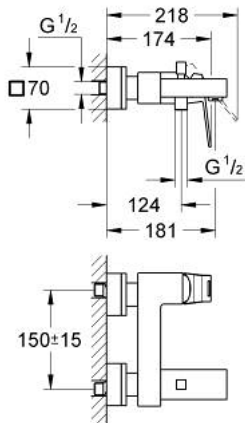

23 140 DC0 EUROCUBE SINGLE-LEVER BATH MIXER 1/2"

PRODUCT DESCRIPTION

- Colour: supersteel
- wall mounted
- metal lever
- GROHE SilkMove 46 mm ceramic cartridge
- GROHE LongLife finish
- adjustable flow rate limiter
- automatic diverter: bath/shower
- mousseur
- integrated non-return valve in the shower outlet 1/2"
- covered S-unions
- protected against backflow
- optional temperature limiter ref. no. 46 375

23 140 DC0 EUROCUBE SINGLE-LEVER BATH MIXER 1/2"

SPARE PARTS, julij 2018 – now

- 1: Lever (Spare part-nr. 46782DC0)
- 2: Cartridge (Spare part-nr. 46048000)
- 3: Diverter knob (Spare part-nr. 48128DC0)
- 4: Diverter (Spare part-nr. 65655DC0)
- 5: Non-return valve (Spare part-nr. 08565000)
- 6: Mousseur (Spare part-nr. 13952DC0)
- 7: Screw connection 1/2" (Spare part-nr. 45044DC0)
- 8: S-union (Spare part-nr. 47824DC0)
- 9: Special spanner (Spare part-nr. 19377000)*
- 10: Temperature limiter (Spare part-nr. 46375000)*
- 11: Extension set, 30 mm (Spare part-nr. 46238000)*