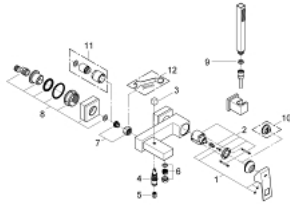

23 141 000 EUROCUBE SINGLE-LEVER BATH MIXER 1/2"

PRODUCT DESCRIPTION

- Colour: chrome
- wall mounted
- metal lever
- GROHE SilkMove 46 mm ceramic cartridge
- GROHE LongLife finish
- adjustable flow rate limiter
- automatic diverter: bath/shower
- mousseur
- integrated non-return valve in the shower outlet 1/2"
- covered S-unions
- protected against backflow
- optional temperature limiter ref. no. 46 375
- noise classification I in accordance with DIN 4109
- consisting of:
 - hand shower (27 698)
 - wall shower holder (27 693)
 - shower hose 1500 mm (28 151 000)
 - min. recommended pressure 1.0 bar

23 141 000 EUROCUBE SINGLE-LEVER BATH MIXER 1/2"

SPARE PARTS, september 2010 – now

- 1: Lever (Spare part-nr. 46782000)
- 2: Cartridge (Spare part-nr. 46048000)
- 3: Diverter knob (Spare part-nr. 48128000)
- 4: Diverter (Spare part-nr. 65655000)
- 5: Non-return valve (Spare part-nr. 08565000)
- 6: Mousseur (Spare part-nr. 13952000)
- 7: Screw connection 1/2" (Spare part-nr. 45044000)
- 8: S-union (Spare part-nr. 47824000)
- 9: Dirt strainer (Spare part-nr. 0700200M)
- 10: Temperature limiter (Spare part-nr. 46375000)*
- 11: Extension set, 30 mm (Spare part-nr. 46238000)*
- 12: Special spanner (Spare part-nr. 19377000)*