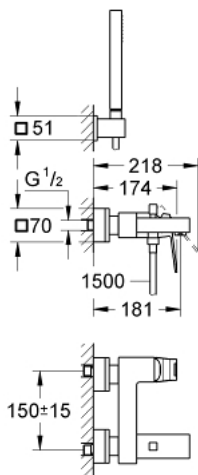

23 141 000 EUROCUBE SINGLE-LEVER BATH MIXER 1/2"

PRODUCT DESCRIPTION

- Colour: chrome
- wall mounted
- metal lever
- GROHE SilkMove 46 mm ceramic cartridge
- GROHE LongLife finish
- adjustable flow rate limiter
- automatic diverter: bath/shower
- mousseur
- integrated non-return valve in the shower outlet 1/2"
- covered S-unions
- protected against backflow
- optional temperature limiter ref. no. 46 375
- noise classification I in accordance with DIN 4109
- consisting of:
 - hand shower (27 698)
 - wall shower holder (27 693)
 - shower hose 1500 mm (28 151 000)
 - min. recommended pressure 1.0 bar

23 141 000 EUROCUBE SINGLE-LEVER BATH MIXER 1/2"

SPARE PARTS, september 2010 – now

- 1: Lever (Spare part-nr. 46782000)
- 2: Cartridge (Spare part-nr. 46048000)
- 3: Diverter knob (Spare part-nr. 48128000)
- 4: Diverter (Spare part-nr. 65655000)
- 5: Non-return valve (Spare part-nr. 08565000)
- 6: Mousseur (Spare part-nr. 13952000)
- 7: Screw connection 1/2" (Spare part-nr. 45044000)
- 8: S-union (Spare part-nr. 47824000)
- 9: Dirt strainer (Spare part-nr. 0700200M)
- 10: Temperature limiter (Spare part-nr. 46375000)*
- 11: Extension set, 30 mm (Spare part-nr. 46238000)*
- 12: Special spanner (Spare part-nr. 19377000)*