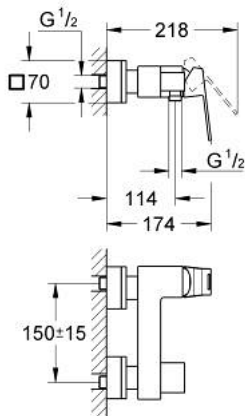

## 23 145 000 EUROCUBE SINGLE-LEVER SHOWER MIXER 1/2"

### PRODUCT DESCRIPTION

- Colour: chrome
- wall mounted
- metal lever
- GROHE SilkMove 46 mm ceramic cartridge
- GROHE LongLife finish
- adjustable flow rate limiter
- shower bottom outlet 1/2" with integrated non return valve
- covered S-unions
- protected against backflow

### SPARE PARTS, september 2010 – now

- 1: Lever (Spare part-nr. 46782000)
- 2: Cartridge (Spare part-nr. 46048000)
- 3: Non-return valve (Spare part-nr. 08565000)
- 4: Screw connection 1/2" (Spare part-nr. 45044000)
- 5: S-union (Spare part-nr. 47824000)
- 6: Special spanner (Spare part-nr. 19377000)\*
- 7: Temperature limiter (Spare part-nr. 46375000)\*
- 8: Extension set, 30 mm (Spare part-nr. 46238000)\*