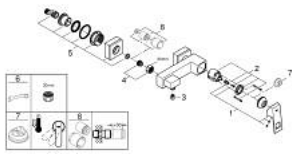

## 23 145 000 EUROCUBE SINGLE-LEVER SHOWER MIXER 1/2"

### PRODUCT DESCRIPTION

- Colour: chrome
- wall mounted
- metal lever
- GROHE SilkMove 46 mm ceramic cartridge
- GROHE LongLife finish
- adjustable flow rate limiter
- shower bottom outlet 1/2" with integrated non return valve
- covered S-unions
- protected against backflow

### SPARE PARTS, september 2010 – now

- 1: Lever (Spare part-nr. 46782000)
- 2: Cartridge (Spare part-nr. 46048000)
- 3: Non-return valve (Spare part-nr. 08565000)
- 4: Screw connection 1/2" (Spare part-nr. 45044000)
- 5: S-union (Spare part-nr. 47824000)
- 6: Special spanner (Spare part-nr. 19377000)\*
- 7: Temperature limiter (Spare part-nr. 46375000)\*
- 8: Extension set, 30 mm (Spare part-nr. 46238000)\*