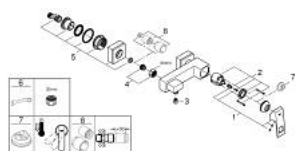

23 145 AL0 EUROCUBE SINGLE-LEVER SHOWER MIXER 1/2"

PRODUCT DESCRIPTION

- Colour: brushed hard graphite
- wall mounted
- metal lever
- GROHE SilkMove 46 mm ceramic cartridge
- GROHE LongLife finish
- adjustable flow rate limiter
- shower bottom outlet 1/2" with integrated non return valve
- covered S-unions
- protected against backflow
- optional temperature limiter ref. no. 46 375

23 145 AL0 EUROCUBE SINGLE-LEVER SHOWER MIXER 1/2"

SPARE PARTS, marec 2019 – now

- 1: Lever (Spare part-nr. 46782AL0)
- 2: Cartridge (Spare part-nr. 46048000)
- 3: Non-return valve (Spare part-nr. 08565000)
- 4: Screw connection 1/2" (Spare part-nr. 45044AL0)
- 5: S-union (Spare part-nr. 47824AL0)
- 6: Special spanner (Spare part-nr. 19377000)*
- 7: Temperature limiter (Spare part-nr. 46375000)*
- 8: Extension set, 30 mm (Spare part-nr. 46238000)*