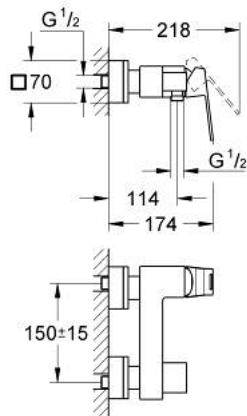

23 145 AL0 EUROCUBE SINGLE-LEVER SHOWER MIXER 1/2"

PRODUCT DESCRIPTION

- Colour: brushed hard graphite
- wall mounted
- metal lever
- GROHE SilkMove 46 mm ceramic cartridge
- GROHE LongLife finish
- adjustable flow rate limiter
- shower bottom outlet 1/2" with integrated non return valve
- covered S-unions
- protected against backflow
- optional temperature limiter ref. no. 46 375

23 145 AL0 EUROCUBE SINGLE-LEVER SHOWER MIXER 1/2"

SPARE PARTS, marec 2019 – now

- 1: Lever (Spare part-nr. 46782AL0)
- 2: Cartridge (Spare part-nr. 46048000)
- 3: Non-return valve (Spare part-nr. 08565000)
- 4: Screw connection 1/2" (Spare part-nr. 45044AL0)
- 5: S-union (Spare part-nr. 47824AL0)
- 6: Special spanner (Spare part-nr. 19377000)*
- 7: Temperature limiter (Spare part-nr. 46375000)*
- 8: Extension set, 30 mm (Spare part-nr. 46238000)*