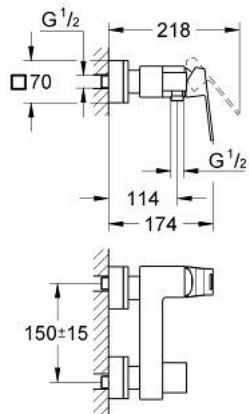

23 145 DC0 EUROCUBE SINGLE-LEVER SHOWER MIXER 1/2"

PRODUCT DESCRIPTION

- Colour: supersteel
- wall mounted
- metal lever
- GROHE SilkMove 46 mm ceramic cartridge
- GROHE LongLife finish
- adjustable flow rate limiter
- shower bottom outlet 1/2" with integrated non return valve
- covered S-unions
- protected against backflow
- optional temperature limiter ref. no. 46 375

23 145 DC0 EUROCUBE SINGLE-LEVER SHOWER MIXER 1/2"

SPARE PARTS, julij 2018 – now

- 1: Lever (Spare part-nr. 46782DC0)
- 2: Cartridge (Spare part-nr. 46048000)
- 3: Non-return valve (Spare part-nr. 08565000)
- 4: Screw connection 1/2" (Spare part-nr. 45044DC0)
- 5: S-union (Spare part-nr. 47824DC0)
- 6: Special spanner (Spare part-nr. 19377000)*
- 7: Temperature limiter (Spare part-nr. 46375000)*
- 8: Extension set, 30 mm (Spare part-nr. 46238000)*