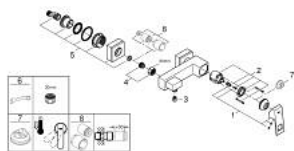

23 145 DC0 EUROCUBE SINGLE-LEVER SHOWER MIXER 1/2"

PRODUCT DESCRIPTION

- Colour: supersteel
- wall mounted
- metal lever
- GROHE SilkMove 46 mm ceramic cartridge
- GROHE LongLife finish
- adjustable flow rate limiter
- shower bottom outlet 1/2" with integrated non return valve
- covered S-unions
- protected against backflow
- optional temperature limiter ref. no. 46 375

23 145 DC0 EUROCUBE SINGLE-LEVER SHOWER MIXER 1/2"

SPARE PARTS, julij 2018 – now

- 1: Lever (Spare part-nr. 46782DC0)
- 2: Cartridge (Spare part-nr. 46048000)
- 3: Non-return valve (Spare part-nr. 08565000)
- 4: Screw connection 1/2" (Spare part-nr. 45044DC0)
- 5: S-union (Spare part-nr. 47824DC0)
- 6: Special spanner (Spare part-nr. 19377000)*
- 7: Temperature limiter (Spare part-nr. 46375000)*
- 8: Extension set, 30 mm (Spare part-nr. 46238000)*