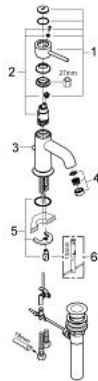

23 161 000 **GROHE BAUCLASSIC SINGLE-LEVER BASIN MIXER 1/2"**

PRODUCT DESCRIPTION

- Colour: chrome
- single hole installation
- metal lever
- GROHE SmoothControl 28 mm ceramic cartridge
- GROHE LongLife finish
- mousseur
- pop-up waste set 1"
- flexible connection hoses
- rapid installation system

23 161 000 **GROHE BAUCLASSIC SINGLE-LEVER BASIN MIXER 1/2"**

SPARE PARTS, september 2010 – now

- 1: Lever (Spare part-nr. 46761000)
 - 2: Cartridge (Spare part-nr. 46580000)
 - 3: Pop-up rod (Spare part-nr. 06329000)
 - 4: Mousseur (Spare part-nr. 13952000)
 - 5: Shank mounting kit (Spare part-nr. 46249000)
 - 6: Mounting wrench (Spare part-nr. 19017000)*
- * Optional accessories