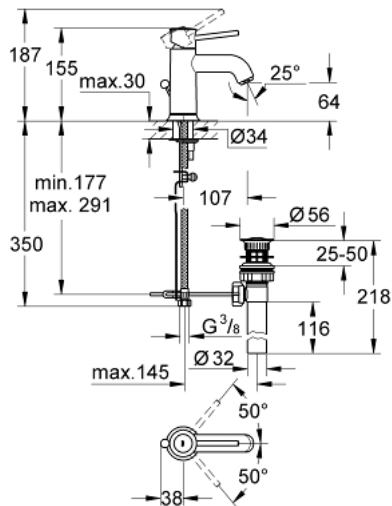

23 161 000 **GROHE BAUCLASSIC SINGLE-LEVER BASIN MIXER 1/2"**

PRODUCT DESCRIPTION

- Colour: chrome
- single hole installation
- metal lever
- GROHE SmoothControl 28 mm ceramic cartridge
- GROHE LongLife finish
- mousseur
- pop-up waste set 1"
- flexible connection hoses
- rapid installation system

23 161 000 **GROHE BAUCLASSIC SINGLE-LEVER BASIN MIXER 1/2"**

SPARE PARTS, september 2010 – now

- 1: Lever (Spare part-nr. 46761000)
 - 2: Cartridge (Spare part-nr. 46580000)
 - 3: Pop-up rod (Spare part-nr. 06329000)
 - 4: Mousseur (Spare part-nr. 13952000)
 - 5: Shank mounting kit (Spare part-nr. 46249000)
 - 6: Mounting wrench (Spare part-nr. 19017000)*
- * Optional accessories