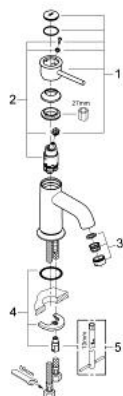

23 162 000 **GROHE BAUCLASSIC SINGLE-LEVER BASIN MIXER 1/2"**

PRODUCT DESCRIPTION

- Colour: chrome
- single hole installation
- metal lever
- GROHE SmoothControl 28 mm ceramic cartridge
- GROHE LongLife finish
- mousseur
- smooth body
- flexible connection hoses
- rapid installation system

23 162 000 **GROHE BAUCLASSIC SINGLE-LEVER BASIN MIXER 1/2"**

SPARE PARTS, september 2010 – now

- 1: Lever (Spare part-nr. 46761000)
 - 2: Cartridge (Spare part-nr. 46580000)
 - 3: Mousseur (Spare part-nr. 13952000)
 - 4: Shank mounting kit (Spare part-nr. 46249000)
 - 5: Mounting wrench (Spare part-nr. 19017000)*
- * Optional accessories