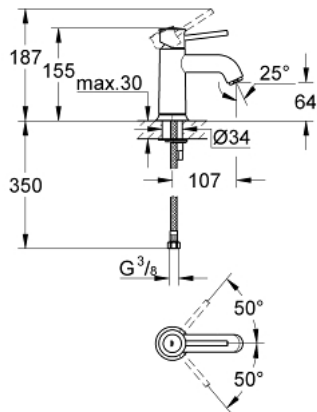

23 162 000 **GROHE BAUCLASSIC SINGLE-LEVER BASIN MIXER 1/2"**

PRODUCT DESCRIPTION

- Colour: chrome
- single hole installation
- metal lever
- GROHE SmoothControl 28 mm ceramic cartridge
- GROHE LongLife finish
- mousseur
- smooth body
- flexible connection hoses
- rapid installation system

23 162 000 **GROHE BAUCLASSIC SINGLE-LEVER BASIN MIXER 1/2"**

SPARE PARTS, september 2010 – now

- 1: Lever (Spare part-nr. 46761000)
 - 2: Cartridge (Spare part-nr. 46580000)
 - 3: Mousseur (Spare part-nr. 13952000)
 - 4: Shank mounting kit (Spare part-nr. 46249000)
 - 5: Mounting wrench (Spare part-nr. 19017000)*
- * Optional accessories