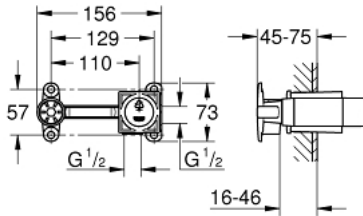

## 23 200 000 SINGLE-LEVER MIXER 1/2", CONCEALED BODY

### PRODUCT DESCRIPTION

- for 2-hole basin mixers
- wall installation
- without finishing trim set
- GROHE SilkMove 35 mm ceramic cartridge
- adjustable flow rate limiter
- installation depth 45 to 75 mm
- DR-brass
- includes mounting template

## 23 200 000 SINGLE-LEVER MIXER 1/2", CONCEALED BODY

**SPARE PARTS**, februar 2011 – maj 2022

1: Cartridge (Spare part-nr. 46374000)

2: Socket spanner (Spare part-nr. 19332000)\*

\* Optional accessories