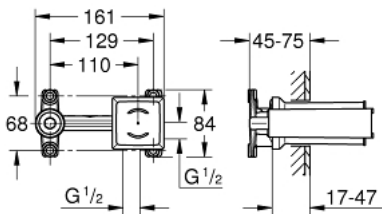

23 200 002 SINGLE-LEVER MIXER 1/2", CONCEALED BODY

PRODUCT DESCRIPTION

- for 2-hole basin mixers
- wall installation
- without finishing trim set
- GROHE SilkMove 35 mm ceramic cartridge
- adjustable flow rate limiter
- spout can be positioned on the right or left
- installation depth 45 to 75 mm
- DR-brass
- includes mounting template
- allows for waterproofing of wall construction surrounding the concealed body
- with sealing sleeve

23 200 002 SINGLE-LEVER MIXER 1/2", CONCEALED BODY

SPARE PARTS, junij 2018 – now

1: Cartridge (Spare part-nr. 46374000)

2: Socket spanner (Spare part-nr. 19332000)*

3: Extension (Spare part-nr. 46943000)*