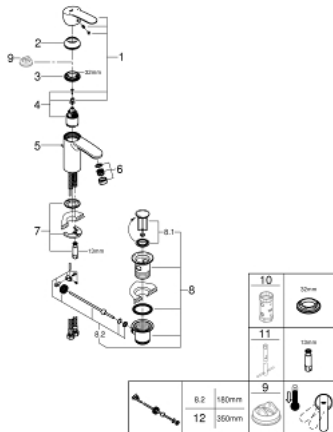

23 202 000 **WAVE COSMOPOLITAN SINGLE-LEVER BASIN MIXER 1/2"**
S-SIZE

PRODUCT DESCRIPTION

- Colour: chrome
- single hole installation
- metal lever
- GROHE SilkMove 35 mm ceramic cartridge
- adjustable flow rate limiter
- adjustable minimum flow rate approx. 2.5 l/min
- GROHE LongLife finish
- GROHE EcoJoy - Less water, perfect flow
- GROHE SpeedClean mousseur 5.7 l/min
- pop-up waste set 1 1/4"
- flexible connection hoses
- GROHE FastFixation installation system with centering support
- optional temperature limiter ref. no. 46 375
- GROHE QuickTool included

23 202 000 WAVE COSMOPOLITAN SINGLE-LEVER BASIN MIXER 1/2" S-SIZE

SPARE PARTS, februar 2011 – now

- 1: Lever (Spare part-nr. 46748000)
- 2: Cap (Spare part-nr. 46492000)
- 3: Screw coupling (Spare part-nr. 46460000)
- 4: Cartridge (Spare part-nr. 46374000)
- 5: Pop-up rod (Spare part-nr. 46739000)
- 6: Laminar flow straightener (Spare part-nr. 13955000)
- 6: Mousseur (Spare part-nr. 48159000)
- 7: Shank mounting kit (Spare part-nr. 46671000)
- 8: Waste set 1 1/4" (Spare part-nr. 28910000)
- 8.1: Plug (Spare part-nr. 07182000)
- 8.2: Eccentric rod (Spare part-nr. 07052000)
- 9: Temperature limiter (Spare part-nr. 46375000)*
- 10: Socket spanner (Spare part-nr. 19332000)*
- 11: Mounting wrench (Spare part-nr. 19017000)*
- 12: Eccentric rod (Spare part-nr. 07341000)*