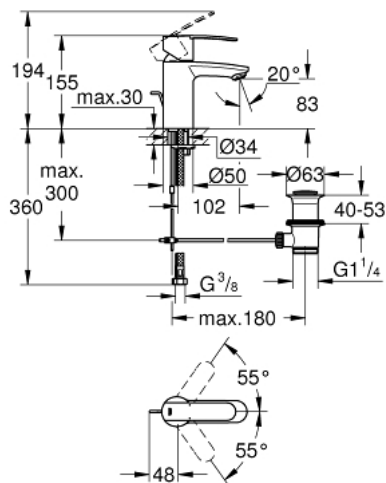

23 202 000 **WAVE COSMOPOLITAN SINGLE-LEVER BASIN MIXER 1/2"**
S-SIZE

PRODUCT DESCRIPTION

- Colour: chrome
- single hole installation
- metal lever
- GROHE SilkMove 35 mm ceramic cartridge
- adjustable flow rate limiter
- adjustable minimum flow rate approx. 2.5 l/min
- GROHE LongLife finish
- GROHE EcoJoy - Less water, perfect flow
- GROHE SpeedClean mousseur 5.7 l/min
- pop-up waste set 1 1/4"
- flexible connection hoses
- GROHE FastFixation installation system with centering support
- optional temperature limiter ref. no. 46 375
- GROHE QuickTool included

23 202 000 WAVE COSMOPOLITAN SINGLE-LEVER BASIN MIXER 1/2" S-SIZE

SPARE PARTS, februar 2011 – now

- 1: Lever (Spare part-nr. 46748000)
- 2: Cap (Spare part-nr. 46492000)
- 3: Screw coupling (Spare part-nr. 46460000)
- 4: Cartridge (Spare part-nr. 46374000)
- 5: Pop-up rod (Spare part-nr. 46739000)
- 6: Laminar flow straightener (Spare part-nr. 13955000)
- 6: Mousseur (Spare part-nr. 48159000)
- 7: Shank mounting kit (Spare part-nr. 46671000)
- 8: Waste set 1 1/4" (Spare part-nr. 28910000)
- 8.1: Plug (Spare part-nr. 07182000)
- 8.2: Eccentric rod (Spare part-nr. 07052000)
- 9: Temperature limiter (Spare part-nr. 46375000)*
- 10: Socket spanner (Spare part-nr. 19332000)*
- 11: Mounting wrench (Spare part-nr. 19017000)*
- 12: Eccentric rod (Spare part-nr. 07341000)*