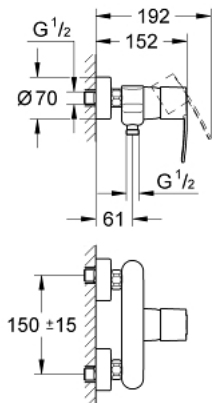

23 208 000 **WAVE COSMOPOLITAN SINGLE-LEVER SHOWER MIXER 1/2"**

PRODUCT DESCRIPTION

- Colour: chrome
- wall mounted
- metal lever
- GROHE SilkMove 46 mm ceramic cartridge
- adjustable minimum flow rate approx. 2.5 l/min
- GROHE LongLife finish
- shower outlet 1/2" with integrated non-return valve
- S-unions
- protected against backflow
-

23 208 000 WAVE COSMOPOLITAN SINGLE-LEVER SHOWER MIXER 1/2"

SPARE PARTS, februar 2011 – now

- 1: Lever (Spare part-nr. 46801000)
- 2: Cap (Spare part-nr. 46427000)
- 3: Cartridge (Spare part-nr. 46048000)
- 4: Screw connection 1/2" (Spare part-nr. 45044000)
- 5: S-union (Spare part-nr. 12662000)
- 6: Non-return valve (Spare part-nr. 08565000)
- 7: Temperature limiter (Spare part-nr. 46308000)*
- 8: Extension 3/4", 20 mm (Spare part-nr. 0713000M)*
- 9: Plastic tray (Spare part-nr. 18383002)*
- 10: Special spanner (Spare part-nr. 19377000)*