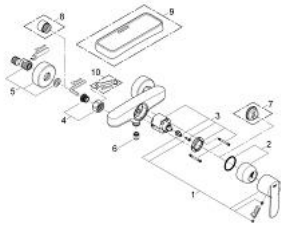

23 208 000 **WAVE COSMOPOLITAN SINGLE-LEVER SHOWER MIXER 1/2"**

PRODUCT DESCRIPTION

- Colour: chrome
- wall mounted
- metal lever
- GROHE SilkMove 46 mm ceramic cartridge
- adjustable minimum flow rate approx. 2.5 l/min
- GROHE LongLife finish
- shower outlet 1/2" with integrated non-return valve
- S-unions
- protected against backflow
-

23 208 000 WAVE COSMOPOLITAN SINGLE-LEVER SHOWER MIXER 1/2"

SPARE PARTS, februar 2011 – now

- 1: Lever (Spare part-nr. 46801000)
- 2: Cap (Spare part-nr. 46427000)
- 3: Cartridge (Spare part-nr. 46048000)
- 4: Screw connection 1/2" (Spare part-nr. 45044000)
- 5: S-union (Spare part-nr. 12662000)
- 6: Non-return valve (Spare part-nr. 08565000)
- 7: Temperature limiter (Spare part-nr. 46308000)*
- 8: Extension 3/4", 20 mm (Spare part-nr. 0713000M)*
- 9: Plastic tray (Spare part-nr. 18383002)*
- 10: Special spanner (Spare part-nr. 19377000)*