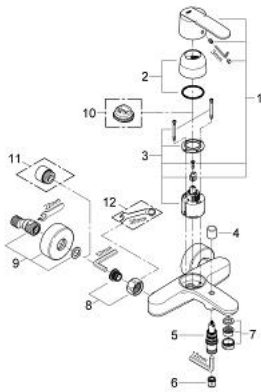

23 209 000 **WAVE COSMOPOLITAN SINGLE-LEVER BATH MIXER 1/2"**

PRODUCT DESCRIPTION

- Colour: chrome
- metal lever
- wall mounted
- GROHE SilkMove 46 mm ceramic cartridge
- adjustable minimum flow rate approx. 2.5 l/min
- GROHE LongLife finish
- automatic diverter: bath/shower
- shower outlet 1/2" with integrated non-return valve
- mousseur
- S-unions
- protected against backflow
-

23 209 000 WAVE COSMOPOLITAN SINGLE-LEVER BATH MIXER 1/2"

SPARE PARTS, februar 2011 – now

- 1: Lever (Spare part-nr. 46801000)
- 2: Cap (Spare part-nr. 46427000)
- 3: Cartridge (Spare part-nr. 46048000)
- 4: Diverter knob (Spare part-nr. 48022000)
- 5: Diverter (Spare part-nr. 65655000)
- 6: Non-return valve (Spare part-nr. 08565000)
- 7: Mousseur (Spare part-nr. 13952000)
- 8: Screw connection 1/2" (Spare part-nr. 45044000)
- 9: S-union (Spare part-nr. 12662000)
- 10: Temperature limiter (Spare part-nr. 46308000)*
- 11: Extension 3/4", 20 mm (Spare part-nr. 0713000M)*
- 12: Special spanner (Spare part-nr. 19377000)*