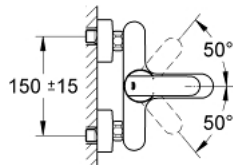

23 209 000 **WAVE COSMOPOLITAN SINGLE-LEVER BATH MIXER 1/2"**

PRODUCT DESCRIPTION

- Colour: chrome
- metal lever
- wall mounted
- GROHE SilkMove 46 mm ceramic cartridge
- adjustable minimum flow rate approx. 2.5 l/min
- GROHE LongLife finish
- automatic diverter: bath/shower
- shower outlet 1/2" with integrated non-return valve
- mousseur
- S-unions
- protected against backflow
-

23 209 000 WAVE COSMOPOLITAN SINGLE-LEVER BATH MIXER 1/2"

SPARE PARTS, februar 2011 – now

- 1: Lever (Spare part-nr. 46801000)
- 2: Cap (Spare part-nr. 46427000)
- 3: Cartridge (Spare part-nr. 46048000)
- 4: Diverter knob (Spare part-nr. 48022000)
- 5: Diverter (Spare part-nr. 65655000)
- 6: Non-return valve (Spare part-nr. 08565000)
- 7: Mousseur (Spare part-nr. 13952000)
- 8: Screw connection 1/2" (Spare part-nr. 45044000)
- 9: S-union (Spare part-nr. 12662000)
- 10: Temperature limiter (Spare part-nr. 46308000)*
- 11: Extension 3/4", 20 mm (Spare part-nr. 0713000M)*
- 12: Special spanner (Spare part-nr. 19377000)*