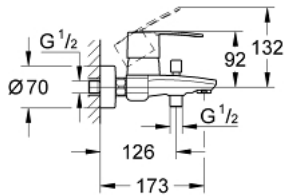

23 209 000 **WAVE COSMOPOLITAN SINGLE-LEVER BATH MIXER 1/2"**

PRODUCT DESCRIPTION

- Colour: chrome
- metal lever
- wall mounted
- GROHE SilkMove 46 mm ceramic cartridge
- adjustable minimum flow rate approx. 2.5 l/min
- GROHE LongLife finish
- automatic diverter: bath/shower
- shower outlet 1/2" with integrated non-return valve
- mousseur
- S-unions
- protected against backflow
-

23 209 000 WAVE COSMOPOLITAN SINGLE-LEVER BATH MIXER 1/2"

SPARE PARTS, februar 2011 – now

- 1: Lever (Spare part-nr. 46801000)
- 2: Cap (Spare part-nr. 46427000)
- 3: Cartridge (Spare part-nr. 46048000)
- 4: Diverter knob (Spare part-nr. 48022000)
- 5: Diverter (Spare part-nr. 65655000)
- 6: Non-return valve (Spare part-nr. 08565000)
- 7: Mousseur (Spare part-nr. 13952000)
- 8: Screw connection 1/2" (Spare part-nr. 45044000)
- 9: S-union (Spare part-nr. 12662000)
- 10: Temperature limiter (Spare part-nr. 46308000)*
- 11: Extension 3/4", 20 mm (Spare part-nr. 0713000M)*
- 12: Special spanner (Spare part-nr. 19377000)*