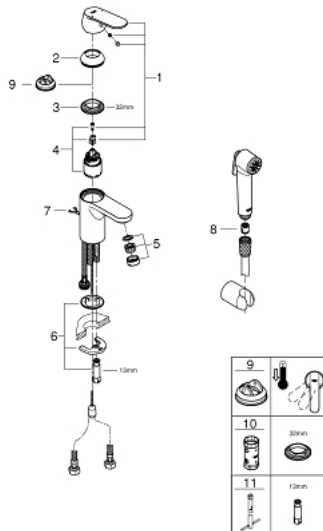

23 238 000 GET SINGLE-LEVER BASIN MIXER 1/2" S-SIZE

PRODUCT DESCRIPTION

- Colour: chrome
- single hole installation
- metal lever
- GROHE SilkMove 35 mm ceramic cartridge
- adjustable flow rate limiter
- optional temperature limiter ref. no. 46 375
- GROHE LongLife finish
- mousseur 4.0 l/min
- GROHE FastFixation rapid installation system
- retractable chain
- flexible connection hoses
- with shower set consisting of
 - hand shower with integrated diverter
 - wall shower holder
 - shower hose
- recommended pressure 1.0 - 5.0 bar

23 238 000 **GET SINGLE-LEVER BASIN MIXER 1/2"**
S-SIZE

SPARE PARTS, marec 2018 – now

- 1: Lever (Spare part-nr. 46681000)
- 2: Cap (Spare part-nr. 46436000)
- 3: Screw coupling (Spare part-nr. 46460000)
- 4: Cartridge (Spare part-nr. 46374000)
- 5: Mousseur (Spare part-nr. 48280000)
- 6: Shank mounting kit (Spare part-nr. 46671000)
- 7: Chain (Spare part-nr. 06815000)
- 8: Non-return valve (Spare part-nr. 08565000)
- 9: Temperature limiter (Spare part-nr. 46375000)*
- 10: Socket spanner (Spare part-nr. 19332000)*
- 11: Mounting wrench (Spare part-nr. 19017000)*