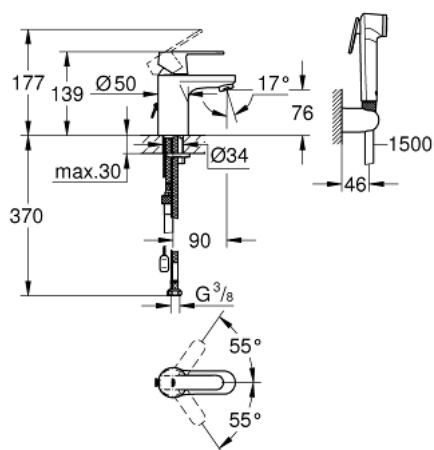

23 238 000 GET SINGLE-LEVER BASIN MIXER 1/2" S-SIZE

PRODUCT DESCRIPTION

- Colour: chrome
- single hole installation
- metal lever
- GROHE SilkMove 35 mm ceramic cartridge
- adjustable flow rate limiter
- optional temperature limiter ref. no. 46 375
- GROHE LongLife finish
- mousseur 4.0 l/min
- GROHE FastFixation rapid installation system
- retractable chain
- flexible connection hoses
- with shower set consisting of
 - hand shower with integrated diverter
 - wall shower holder
 - shower hose
- recommended pressure 1.0 - 5.0 bar

23 238 000 **GET SINGLE-LEVER BASIN MIXER 1/2"**
S-SIZE

SPARE PARTS, marec 2018 – now

- 1: Lever (Spare part-nr. 46681000)
- 2: Cap (Spare part-nr. 46436000)
- 3: Screw coupling (Spare part-nr. 46460000)
- 4: Cartridge (Spare part-nr. 46374000)
- 5: Mousseur (Spare part-nr. 48280000)
- 6: Shank mounting kit (Spare part-nr. 46671000)
- 7: Chain (Spare part-nr. 06815000)
- 8: Non-return valve (Spare part-nr. 08565000)
- 9: Temperature limiter (Spare part-nr. 46375000)*
- 10: Socket spanner (Spare part-nr. 19332000)*
- 11: Mounting wrench (Spare part-nr. 19017000)*