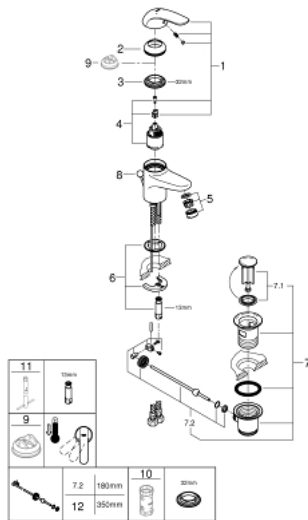

23 262 000 **EUROECO SINGLE-LEVER BASIN MIXER 1/2"**
S-SIZE

PRODUCT DESCRIPTION

- Colour: chrome
- single hole installation
- metal lever
- GROHE SilkMove 35 mm ceramic cartridge
- GROHE LongLife finish
- rapid installation system
- mousseur
- pop-up waste set 1 1/4"
- flexible connection hoses
- optional temperature limiter ref. no. 46 375

23 262 000 EUROECO SINGLE-LEVER BASIN MIXER 1/2"
S-SIZE

SPARE PARTS, julij 2017 – now

- 1: Lever (Spare part-nr. 46644000)
- 2: Cap (Spare part-nr. 46436000)
- 3: Screw coupling (Spare part-nr. 46460000)
- 4: Cartridge (Spare part-nr. 46374000)
- 5: Economy mousseur (Spare part-nr. 13951000)
- 6: Shank mounting kit (Spare part-nr. 46671000)
- 7: Waste set 1 1/4" (Spare part-nr. 28910000)
- 7.1: Plug (Spare part-nr. 07182000)
- 7.2: Eccentric rod (Spare part-nr. 07052000)
- 8: Pop-up rod (Spare part-nr. 06329000)
- 9: Temperature limiter (Spare part-nr. 46375000)*
- 10: Socket spanner (Spare part-nr. 19332000)*
- 11: Mounting wrench (Spare part-nr. 19017000)*
- 12: Eccentric rod (Spare part-nr. 07341000)*