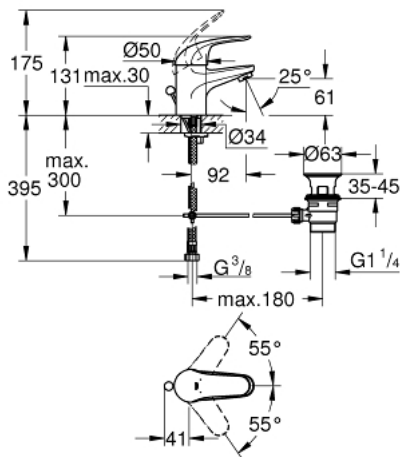

23 262 000 **EUROECO SINGLE-LEVER BASIN MIXER 1/2"**
S-SIZE

PRODUCT DESCRIPTION

- Colour: chrome
- single hole installation
- metal lever
- GROHE SilkMove 35 mm ceramic cartridge
- GROHE LongLife finish
- rapid installation system
- mousseur
- pop-up waste set 1 1/4"
- flexible connection hoses
- optional temperature limiter ref. no. 46 375

23 262 000 EUROECO SINGLE-LEVER BASIN MIXER 1/2"
S-SIZE

SPARE PARTS, julij 2017 – now

- 1: Lever (Spare part-nr. 46644000)
- 2: Cap (Spare part-nr. 46436000)
- 3: Screw coupling (Spare part-nr. 46460000)
- 4: Cartridge (Spare part-nr. 46374000)
- 5: Economy mousseur (Spare part-nr. 13951000)
- 6: Shank mounting kit (Spare part-nr. 46671000)
- 7: Waste set 1 1/4" (Spare part-nr. 28910000)
- 7.1: Plug (Spare part-nr. 07182000)
- 7.2: Eccentric rod (Spare part-nr. 07052000)
- 8: Pop-up rod (Spare part-nr. 06329000)
- 9: Temperature limiter (Spare part-nr. 46375000)*
- 10: Socket spanner (Spare part-nr. 19332000)*
- 11: Mounting wrench (Spare part-nr. 19017000)*
- 12: Eccentric rod (Spare part-nr. 07341000)*