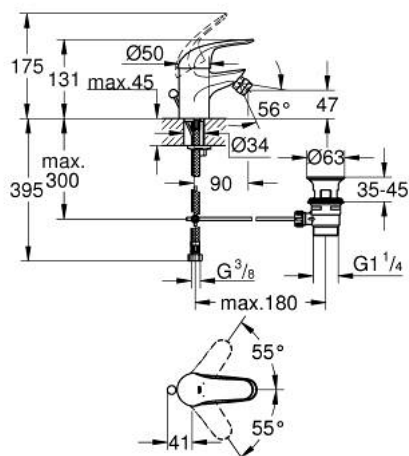

## 23 263 000 EUROPRO SINGLE-LEVER BIDET MIXER 1/2" S-SIZE

### PRODUCT DESCRIPTION

- Colour: chrome
- single hole installation
- metal lever
- GROHE SilkMove 35 mm ceramic cartridge
- rapid installation system
- ball-joint mousseur
- pop-up waste set 1 1/4"
- flexible connection hoses
- optional temperature limiter ref. no. 46 375

### SPARE PARTS, julij 2017 – now

- 1: Lever (Spare part-nr. 46644000)
  - 2: Cap (Spare part-nr. 46436000)
  - 3: Screw coupling (Spare part-nr. 46460000)
  - 4: Cartridge (Spare part-nr. 46374000)
  - 5: Economy mousseur (Spare part-nr. 13951000)
  - 6: Shank mounting kit (Spare part-nr. 46671000)
  - 7: Waste set 1 1/4" (Spare part-nr. 28910000)
  - 7.1: Plug (Spare part-nr. 07182000)
  - 7.2: Eccentric rod (Spare part-nr. 07052000)
  - 8: Pop-up rod (Spare part-nr. 06329000)
  - 9: Temperature limiter (Spare part-nr. 46375000)\*
  - 10: Socket spanner (Spare part-nr. 19332000)\*
  - 11: Mounting wrench (Spare part-nr. 19017000)\*
  - 12: Eccentric rod (Spare part-nr. 07341000)\*
- \* Optional accessories