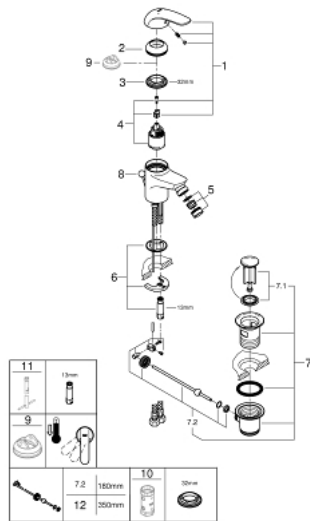

## 23 263 000 EUROPRO SINGLE-LEVER BIDET MIXER 1/2" S-SIZE

### PRODUCT DESCRIPTION

- Colour: chrome
- single hole installation
- metal lever
- GROHE SilkMove 35 mm ceramic cartridge
- rapid installation system
- ball-joint mousseur
- pop-up waste set 1 1/4"
- flexible connection hoses
- optional temperature limiter ref. no. 46 375

### SPARE PARTS, julij 2017 – now

- 1: Lever (Spare part-nr. 46644000)
  - 2: Cap (Spare part-nr. 46436000)
  - 3: Screw coupling (Spare part-nr. 46460000)
  - 4: Cartridge (Spare part-nr. 46374000)
  - 5: Economy mousseur (Spare part-nr. 13951000)
  - 6: Shank mounting kit (Spare part-nr. 46671000)
  - 7: Waste set 1 1/4" (Spare part-nr. 28910000)
  - 7.1: Plug (Spare part-nr. 07182000)
  - 7.2: Eccentric rod (Spare part-nr. 07052000)
  - 8: Pop-up rod (Spare part-nr. 06329000)
  - 9: Temperature limiter (Spare part-nr. 46375000)\*
  - 10: Socket spanner (Spare part-nr. 19332000)\*
  - 11: Mounting wrench (Spare part-nr. 19017000)\*
  - 12: Eccentric rod (Spare part-nr. 07341000)\*
- \* Optional accessories