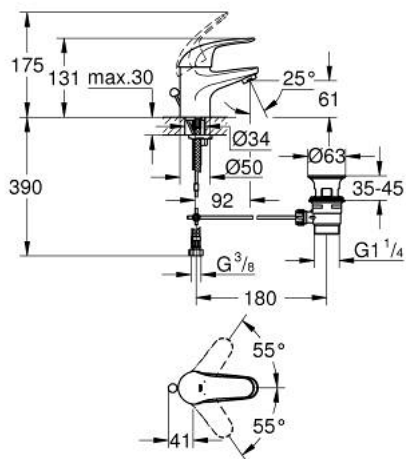

23 264 000 **SWIFT SINGLE-LEVER BASIN MIXER 1/2"**
S-SIZE

PRODUCT DESCRIPTION

- Colour: chrome
- single hole installation
- metal lever
- GROHE SilkMove 35 mm ceramic cartridge
- GROHE LongLife finish
- mousseur
- pop-up waste set
- flexible connection hoses
- rapid installation system
- noise classification I in accordance with DIN 4109

23 264 000 SWIFT SINGLE-LEVER BASIN MIXER 1/2" S-SIZE

SPARE PARTS, august 2011 – now

- 1: Lever (Spare part-nr. 46644000)
 - 2: Cap (Spare part-nr. 46436000)
 - 3: Screw coupling (Spare part-nr. 46460000)
 - 4: Cartridge (Spare part-nr. 46374000)
 - 5: Economy mousseur (Spare part-nr. 13951000)
 - 6: Shank mounting kit (Spare part-nr. 46671000)
 - 7: Waste set 1 1/4" (Spare part-nr. 28910000)
 - 7.1: Plug (Spare part-nr. 07182000)
 - 7.2: Eccentric rod (Spare part-nr. 07052000)
 - 8: Pop-up rod (Spare part-nr. 06329000)
 - 9: Temperature limiter (Spare part-nr. 46375000)*
 - 10: Socket spanner (Spare part-nr. 19332000)*
 - 11: Mounting wrench (Spare part-nr. 19017000)*
 - 12: Eccentric rod (Spare part-nr. 07341000)*
- * Optional accessories