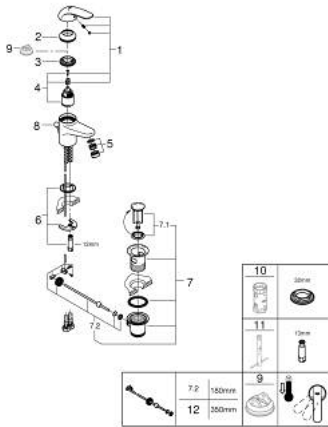

23 264 000 **SWIFT SINGLE-LEVER BASIN MIXER 1/2"**
S-SIZE

PRODUCT DESCRIPTION

- Colour: chrome
- single hole installation
- metal lever
- GROHE SilkMove 35 mm ceramic cartridge
- GROHE LongLife finish
- mousseur
- pop-up waste set
- flexible connection hoses
- rapid installation system
- noise classification I in accordance with DIN 4109

23 264 000 SWIFT SINGLE-LEVER BASIN MIXER 1/2" S-SIZE

SPARE PARTS, august 2011 – now

- 1: Lever (Spare part-nr. 46644000)
 - 2: Cap (Spare part-nr. 46436000)
 - 3: Screw coupling (Spare part-nr. 46460000)
 - 4: Cartridge (Spare part-nr. 46374000)
 - 5: Economy mousseur (Spare part-nr. 13951000)
 - 6: Shank mounting kit (Spare part-nr. 46671000)
 - 7: Waste set 1 1/4" (Spare part-nr. 28910000)
 - 7.1: Plug (Spare part-nr. 07182000)
 - 7.2: Eccentric rod (Spare part-nr. 07052000)
 - 8: Pop-up rod (Spare part-nr. 06329000)
 - 9: Temperature limiter (Spare part-nr. 46375000)*
 - 10: Socket spanner (Spare part-nr. 19332000)*
 - 11: Mounting wrench (Spare part-nr. 19017000)*
 - 12: Eccentric rod (Spare part-nr. 07341000)*
- * Optional accessories