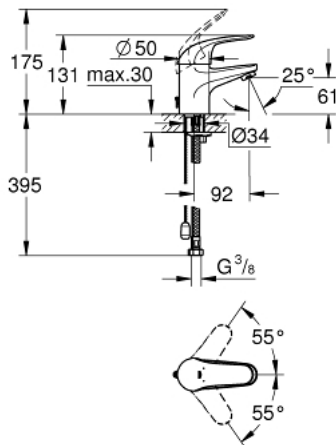

23 265 000 **SWIFT SINGLE-LEVER BASIN MIXER 1/2"**
S-SIZE

PRODUCT DESCRIPTION

- Colour: chrome
- single hole installation
- metal lever
- GROHE SilkMove 35 mm ceramic cartridge
- GROHE LongLife finish
- mousseur
- retractable chain
- flexible connection hoses
- rapid installation system
- noise classification I in accordance with DIN 4109

23 265 000 **SWIFT SINGLE-LEVER BASIN MIXER 1/2"**
S-SIZE

SPARE PARTS, julij 2017 – now

- 1: Lever (Spare part-nr. 46644000)
- 2: Cap (Spare part-nr. 46436000)
- 3: Screw coupling (Spare part-nr. 46460000)
- 4: Cartridge (Spare part-nr. 46374000)
- 5: Mousseur (Spare part-nr. 13929000)
- 6: Shank mounting kit (Spare part-nr. 46671000)
- 7: Chain (Spare part-nr. 06815000)
- 8: Temperature limiter (Spare part-nr. 46375000)*
- 9: Mounting wrench (Spare part-nr. 19017000)*
- 10: Socket spanner (Spare part-nr. 19332000)*