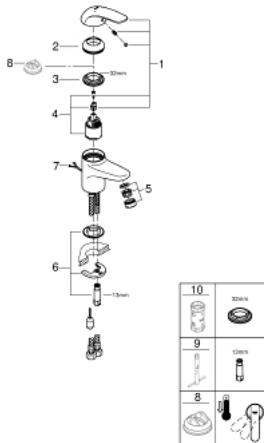

23 265 000 **SWIFT SINGLE-LEVER BASIN MIXER 1/2"**
S-SIZE

PRODUCT DESCRIPTION

- Colour: chrome
- single hole installation
- metal lever
- GROHE SilkMove 35 mm ceramic cartridge
- GROHE LongLife finish
- mousseur
- retractable chain
- flexible connection hoses
- rapid installation system
- noise classification I in accordance with DIN 4109

23 265 000 **SWIFT SINGLE-LEVER BASIN MIXER 1/2"**
S-SIZE

SPARE PARTS, julij 2017 – now

- 1: Lever (Spare part-nr. 46644000)
- 2: Cap (Spare part-nr. 46436000)
- 3: Screw coupling (Spare part-nr. 46460000)
- 4: Cartridge (Spare part-nr. 46374000)
- 5: Mousseur (Spare part-nr. 13929000)
- 6: Shank mounting kit (Spare part-nr. 46671000)
- 7: Chain (Spare part-nr. 06815000)
- 8: Temperature limiter (Spare part-nr. 46375000)*
- 9: Mounting wrench (Spare part-nr. 19017000)*
- 10: Socket spanner (Spare part-nr. 19332000)*