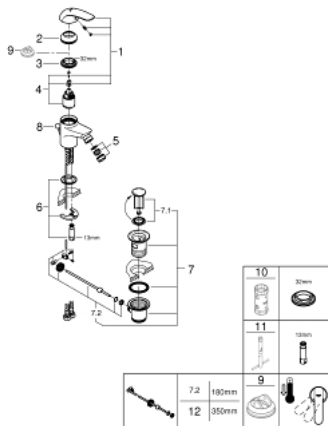

## 23 266 000 SWIFT SINGLE-LEVER BIDET MIXER 1/2" S-SIZE

### PRODUCT DESCRIPTION

- Colour: chrome
- single hole installation
- metal lever
- GROHE SilkMove 35 mm ceramic cartridge
- GROHE LongLife finish
- ball-joint mousseur
- pop-up waste set 1 1/4"
- flexible connection hoses
- rapid installation system
- noise classification I in accordance with DIN 4109

### SPARE PARTS, august 2016 – now

- 1: Lever (Spare part-nr. 46644000)
- 2: Cap (Spare part-nr. 46436000)
- 3: Screw coupling (Spare part-nr. 46460000)
- 4: Cartridge (Spare part-nr. 46374000)
- 5: Economy mousseur (Spare part-nr. 13951000)
- 6: Shank mounting kit (Spare part-nr. 46671000)
- 7: Waste set 1 1/4" (Spare part-nr. 28910000)
- 8: Pop-up rod (Spare part-nr. 06329000)
- 9: Temperature limiter (Spare part-nr. 46375000)\*
- 10: Socket spanner (Spare part-nr. 19332000)\*
- 11: Mounting wrench (Spare part-nr. 19017000)\*
- 12: Eccentric rod (Spare part-nr. 07341000)\*