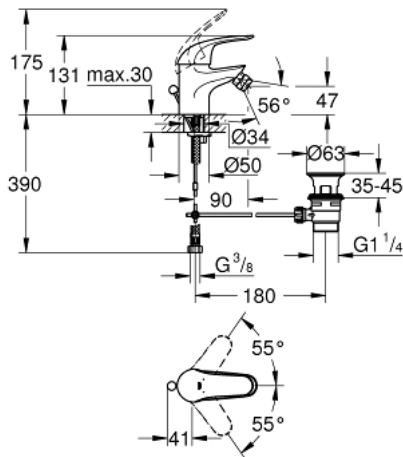

## 23 266 000 SWIFT SINGLE-LEVER BIDET MIXER 1/2" S-SIZE

### PRODUCT DESCRIPTION

- Colour: chrome
- single hole installation
- metal lever
- GROHE SilkMove 35 mm ceramic cartridge
- GROHE LongLife finish
- ball-joint mousseur
- pop-up waste set 1 1/4"
- flexible connection hoses
- rapid installation system
- noise classification I in accordance with DIN 4109

### SPARE PARTS, august 2016 – now

- 1: Lever (Spare part-nr. 46644000)
- 2: Cap (Spare part-nr. 46436000)
- 3: Screw coupling (Spare part-nr. 46460000)
- 4: Cartridge (Spare part-nr. 46374000)
- 5: Economy mousseur (Spare part-nr. 13951000)
- 6: Shank mounting kit (Spare part-nr. 46671000)
- 7: Waste set 1 1/4" (Spare part-nr. 28910000)
- 8: Pop-up rod (Spare part-nr. 06329000)
- 9: Temperature limiter (Spare part-nr. 46375000)\*
- 10: Socket spanner (Spare part-nr. 19332000)\*
- 11: Mounting wrench (Spare part-nr. 19017000)\*
- 12: Eccentric rod (Spare part-nr. 07341000)\*