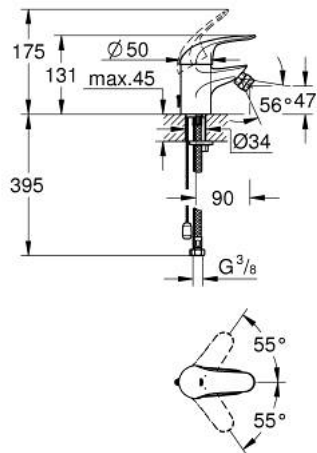

## 23 267 000 SWIFT SINGLE-LEVER BIDET MIXER 1/2" S-SIZE

### PRODUCT DESCRIPTION

- Colour: chrome
- single hole installation
- metal lever
- GROHE SilkMove 35 mm ceramic cartridge
- GROHE LongLife finish
- ball-joint mousseur
- retractable chain
- flexible connection hoses
- rapid installation system
- noise classification I in accordance with DIN 4109

### SPARE PARTS, august 2011 – now

- 1: Lever (Spare part-nr. 46644000)
- 2: Cap (Spare part-nr. 46436000)
- 3: Screw coupling (Spare part-nr. 46460000)
- 4: Cartridge (Spare part-nr. 46374000)
- 5: Mousseur (Spare part-nr. 13929000)
- 6: Shank mounting kit (Spare part-nr. 46671000)
- 7: Chain (Spare part-nr. 06815000)
- 8: Temperature limiter (Spare part-nr. 46375000)\*
- 9: Mounting wrench (Spare part-nr. 19017000)\*
- 10: Socket spanner (Spare part-nr. 19332000)\*