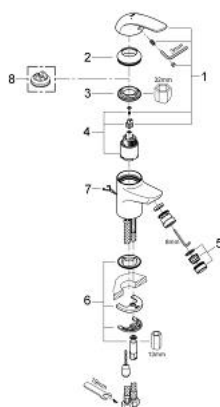

## 23 267 000 SWIFT SINGLE-LEVER BIDET MIXER 1/2" S-SIZE

### PRODUCT DESCRIPTION

- Colour: chrome
- single hole installation
- metal lever
- GROHE SilkMove 35 mm ceramic cartridge
- GROHE LongLife finish
- ball-joint mousseur
- retractable chain
- flexible connection hoses
- rapid installation system
- noise classification I in accordance with DIN 4109

### SPARE PARTS, august 2011 – now

- 1: Lever (Spare part-nr. 46644000)
- 2: Cap (Spare part-nr. 46436000)
- 3: Screw coupling (Spare part-nr. 46460000)
- 4: Cartridge (Spare part-nr. 46374000)
- 5: Mousseur (Spare part-nr. 13929000)
- 6: Shank mounting kit (Spare part-nr. 46671000)
- 7: Chain (Spare part-nr. 06815000)
- 8: Temperature limiter (Spare part-nr. 46375000)\*
- 9: Mounting wrench (Spare part-nr. 19017000)\*
- 10: Socket spanner (Spare part-nr. 19332000)\*