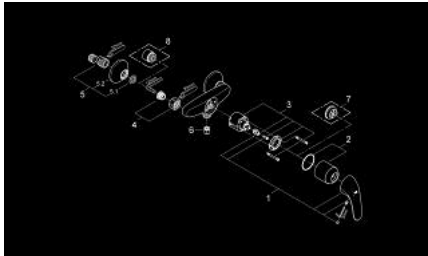

## 23 268 000 SWIFT SINGLE-LEVER SHOWER MIXER 1/2"

### PRODUCT DESCRIPTION

- Colour: chrome
- wall mounted
- metal lever
- GROHE SilkMove 46 mm ceramic cartridge
- adjustable flow rate limiter
- GROHE LongLife finish
- shower outlet 1/2" with integrated non-return valve
- S-unions
- optional temperature limiter ref. no. 46 308
- protected against backflow
- noise classification I in accordance with DIN 4109
- 

### SPARE PARTS, august 2011 – now

- 1: Lever (Spare part-nr. 46644000)
- 2: Cap (Spare part-nr. 46597000)
- 3: Cartridge (Spare part-nr. 46048000)
- 4: Screw connection 1/2" (Spare part-nr. 45044000)
- 5: S-union (Spare part-nr. 12075000)
- 5.1: Seal (Spare part-nr. 0138600M)
- 5.2: Escutcheon (Spare part-nr. 0221000M)
- 6: Non-return valve (Spare part-nr. 08565000)
- 7: Temperature limiter (Spare part-nr. 46375000)\*
- 8: Extension 3/4", 20 mm (Spare part-nr. 0713000M)\*
- 9: Special spanner (Spare part-nr. 19377000)\*