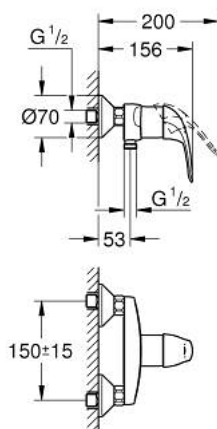

## 23 268 000 SWIFT SINGLE-LEVER SHOWER MIXER 1/2"

### PRODUCT DESCRIPTION

- Colour: chrome
- wall mounted
- metal lever
- GROHE SilkMove 46 mm ceramic cartridge
- adjustable flow rate limiter
- GROHE LongLife finish
- shower outlet 1/2" with integrated non-return valve
- S-unions
- optional temperature limiter ref. no. 46 308
- protected against backflow
- noise classification I in accordance with DIN 4109
- 

### SPARE PARTS, august 2011 – now

- 1: Lever (Spare part-nr. 46644000)
- 2: Cap (Spare part-nr. 46597000)
- 3: Cartridge (Spare part-nr. 46048000)
- 4: Screw connection 1/2" (Spare part-nr. 45044000)
- 5: S-union (Spare part-nr. 12075000)
- 5.1: Seal (Spare part-nr. 0138600M)
- 5.2: Escutcheon (Spare part-nr. 0221000M)
- 6: Non-return valve (Spare part-nr. 08565000)
- 7: Temperature limiter (Spare part-nr. 46375000)\*
- 8: Extension 3/4", 20 mm (Spare part-nr. 0713000M)\*
- 9: Special spanner (Spare part-nr. 19377000)\*