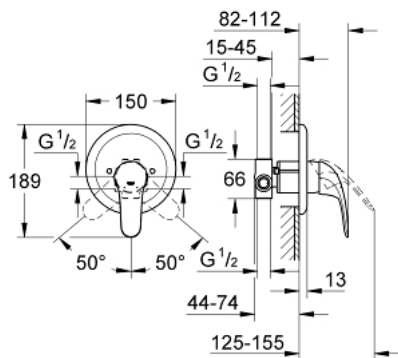

23 269 000 SWIFT SINGLE-LEVER SHOWER MIXER 1/2"

PRODUCT DESCRIPTION

- Colour: chrome
- wall installation
- metal lever
- concealed installation
- consisting of:
- set for final installation
- concealed body (33 964 000)
- GROHE SilkMove 46 mm ceramic cartridge
- adjustable flow rate limiter
- GROHE LongLife finish
- escutcheon and shaft sealing
- metal escutcheon, screwed
- optional temperature limiter

23 269 000 SWIFT SINGLE-LEVER SHOWER MIXER 1/2"

SPARE PARTS, august 2011 – now

- 1: Lever (Spare part-nr. 46644000)
- 2: Escutcheon (Spare part-nr. 46469000)
- 2.1: Set of screws (Spare part-nr. 46088000)
- 3: Cap (Spare part-nr. 02693000)
- 4: Cartridge (Spare part-nr. 46048000)
- 5: Temperature limiter (Spare part-nr. 46308000)*
- 6: Extension set (Spare part-nr. 46191000)*
- 7: Extension set (Spare part-nr. 46343000)*