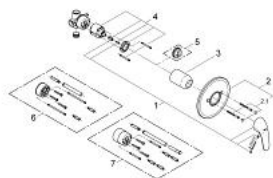

23 269 000 SWIFT SINGLE-LEVER SHOWER MIXER 1/2"

PRODUCT DESCRIPTION

- Colour: chrome
- wall installation
- metal lever
- concealed installation
- consisting of:
- set for final installation
- concealed body (33 964 000)
- GROHE SilkMove 46 mm ceramic cartridge
- adjustable flow rate limiter
- GROHE LongLife finish
- escutcheon and shaft sealing
- metal escutcheon, screwed
- optional temperature limiter

23 269 000 SWIFT SINGLE-LEVER SHOWER MIXER 1/2"

SPARE PARTS, august 2011 – now

- 1: Lever (Spare part-nr. 46644000)
- 2: Escutcheon (Spare part-nr. 46469000)
- 2.1: Set of screws (Spare part-nr. 46088000)
- 3: Cap (Spare part-nr. 02693000)
- 4: Cartridge (Spare part-nr. 46048000)
- 5: Temperature limiter (Spare part-nr. 46308000)*
- 6: Extension set (Spare part-nr. 46191000)*
- 7: Extension set (Spare part-nr. 46343000)*