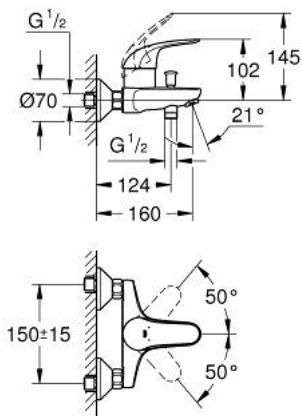

## 23 270 000 SWIFT SINGLE-LEVER BATH MIXER 1/2"

### PRODUCT DESCRIPTION

- Colour: chrome
- wall mounted
- metal lever
- GROHE SilkMove 46 mm ceramic cartridge
- adjustable flow rate limiter
- GROHE LongLife finish
- automatic diverter: bath/shower
- shower outlet 1/2" with integrated non-return valve
- mousseur
- S-unions
- optional temperature limiter ref. no. 46 308
- protected against backflow
- noise classification I in accordance with DIN 4109
- 

### SPARE PARTS, august 2011 – now

- 1: Lever (Spare part-nr. 46644000)
- 2: Cap (Spare part-nr. 46578000)
- 3: Cartridge (Spare part-nr. 46048000)
- 4: Diverter knob (Spare part-nr. 65648000)
- 5: Diverter (Spare part-nr. 65655000)
- 6: Non-return valve (Spare part-nr. 08565000)
- 7: Mousseur (Spare part-nr. 13952000)
- 8: Screw connection 1/2" (Spare part-nr. 45044000)
- 9: S-union (Spare part-nr. 12075000)
- 9.1: Seal (Spare part-nr. 0138600M)
- 9.2: Escutcheon (Spare part-nr. 0221000M)
- 10: Temperature limiter (Spare part-nr. 46375000)\*
- 11: Extension 3/4", 20 mm (Spare part-nr. 0713000M)\*
- 12: Special spanner (Spare part-nr. 19377000)\*