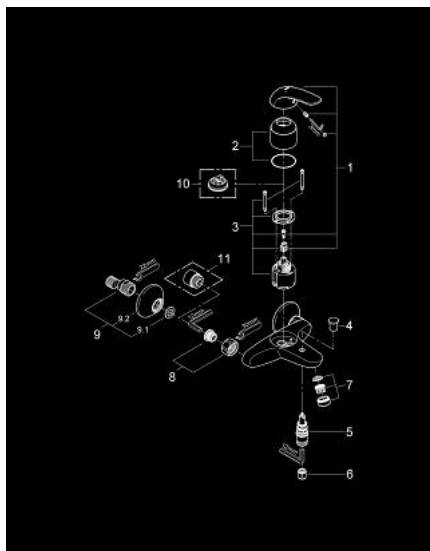

## 23 270 000 SWIFT SINGLE-LEVER BATH MIXER 1/2"

### PRODUCT DESCRIPTION

- Colour: chrome
- wall mounted
- metal lever
- GROHE SilkMove 46 mm ceramic cartridge
- adjustable flow rate limiter
- GROHE LongLife finish
- automatic diverter: bath/shower
- shower outlet 1/2" with integrated non-return valve
- mousseur
- S-unions
- optional temperature limiter ref. no. 46 308
- protected against backflow
- noise classification I in accordance with DIN 4109
- 

### SPARE PARTS, august 2011 – now

- 1: Lever (Spare part-nr. 46644000)
- 2: Cap (Spare part-nr. 46578000)
- 3: Cartridge (Spare part-nr. 46048000)
- 4: Diverter knob (Spare part-nr. 65648000)
- 5: Diverter (Spare part-nr. 65655000)
- 6: Non-return valve (Spare part-nr. 08565000)
- 7: Mousseur (Spare part-nr. 13952000)
- 8: Screw connection 1/2" (Spare part-nr. 45044000)
- 9: S-union (Spare part-nr. 12075000)
- 9.1: Seal (Spare part-nr. 0138600M)
- 9.2: Escutcheon (Spare part-nr. 0221000M)
- 10: Temperature limiter (Spare part-nr. 46375000)\*
- 11: Extension 3/4", 20 mm (Spare part-nr. 0713000M)\*
- 12: Special spanner (Spare part-nr. 19377000)\*