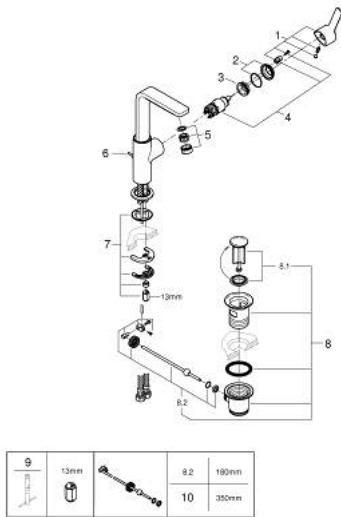

23 296 001 **LINEARE SINGLE-LEVER BASIN MIXER 1/2"**
L-SIZE

PRODUCT DESCRIPTION

- Colour: chrome
- single hole installation
- metal lever
- GROHE SilkMove 28 mm ceramic cartridge
- with temperature limiter
- GROHE LongLife finish
- GROHE EcoJoy - Less water, perfect flow
- maximum flow rate (at 3 bar): 5 l/min
- SpeedClean mousseur
- GROHE FastFixation Plus installation system
- swivel spout with mousseur and stop limiter
- pop-up waste set 1 1/4"
- flexible connection hoses
- min. recommended pressure 1.0 bar

23 296 001 **LINEARE SINGLE-LEVER BASIN MIXER 1/2"**
L-SIZE

SPARE PARTS, julij 2016 – now

- 1: Lever (Spare part-nr. 46984000)
- 2: Cap (Spare part-nr. 46581000)
- 3: Fitting ring (Spare part-nr. 07419000)
- 4: Cartridge (Spare part-nr. 46580000)
- 5: Mousseur (Spare part-nr. 48159000)
- 6: Pop-up rod (Spare part-nr. 46739000)
- 7: Shank mounting kit (Spare part-nr. 46645000)
- 8: Waste set 1 1/4" (Spare part-nr. 28910000)
- 8.1: Plug (Spare part-nr. 07182000)
- 8.2: Eccentric rod (Spare part-nr. 07052000)
- 9: Mounting wrench (Spare part-nr. 19017000)*
- 10: Eccentric rod (Spare part-nr. 07341000)*