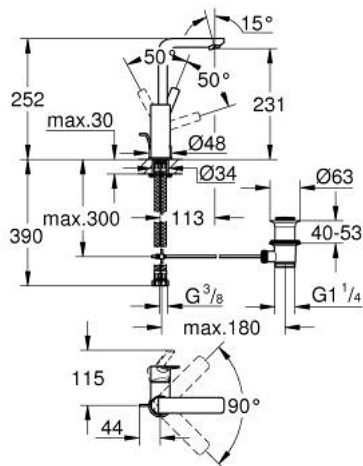

23 296 001 **LINEARE SINGLE-LEVER BASIN MIXER 1/2"**
L-SIZE

PRODUCT DESCRIPTION

- Colour: chrome
- single hole installation
- metal lever
- GROHE SilkMove 28 mm ceramic cartridge
- with temperature limiter
- GROHE LongLife finish
- GROHE EcoJoy - Less water, perfect flow
- maximum flow rate (at 3 bar): 5 l/min
- SpeedClean mousseur
- GROHE FastFixation Plus installation system
- swivel spout with mousseur and stop limiter
- pop-up waste set 1 1/4"
- flexible connection hoses
- min. recommended pressure 1.0 bar

23 296 001 **LINEARE SINGLE-LEVER BASIN MIXER 1/2"**
L-SIZE

SPARE PARTS, julij 2016 – now

- 1: Lever (Spare part-nr. 46984000)
- 2: Cap (Spare part-nr. 46581000)
- 3: Fitting ring (Spare part-nr. 07419000)
- 4: Cartridge (Spare part-nr. 46580000)
- 5: Mousseur (Spare part-nr. 48159000)
- 6: Pop-up rod (Spare part-nr. 46739000)
- 7: Shank mounting kit (Spare part-nr. 46645000)
- 8: Waste set 1 1/4" (Spare part-nr. 28910000)
- 8.1: Plug (Spare part-nr. 07182000)
- 8.2: Eccentric rod (Spare part-nr. 07052000)
- 9: Mounting wrench (Spare part-nr. 19017000)*
- 10: Eccentric rod (Spare part-nr. 07341000)*