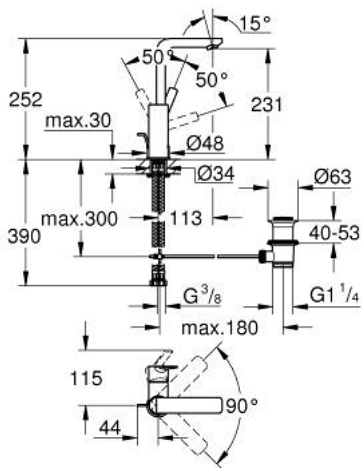

23 296 AL1 LINEARE SINGLE-LEVER BASIN MIXER 1/2" L-SIZE

PRODUCT DESCRIPTION

- Colour: brushed hard graphite
- single hole installation
- metal lever
- GROHE SilkMove 28 mm ceramic cartridge
- with temperature limiter
- GROHE LongLife finish
- GROHE EcoJoy - Less water, perfect flow
- maximum flow rate (at 3 bar): 5 l/min
- SpeedClean mousseur
- GROHE FastFixation Plus installation system
- swivel spout with mousseur and stop limiter
- pop-up waste set 1 1/4"
- flexible connection hoses
- min. recommended pressure 1.0 bar

23 296 AL1 LINEARE SINGLE-LEVER BASIN MIXER 1/2" L-SIZE

9	13mm	82	190mm
		10	350mm

SPARE PARTS, marec 2019 – now

- 1: Lever (Spare part-nr. 46984AL0)
- 2: Cap (Spare part-nr. 46581AL0)
- 3: Fitting ring (Spare part-nr. 07419000)
- 4: Cartridge (Spare part-nr. 46580000)
- 5: Mousseur (Spare part-nr. 48159AL0)
- 6: Pop-up rod (Spare part-nr. 46739AL0)
- 7: Shank mounting kit (Spare part-nr. 46645000)
- 8: Waste set 1 1/4" (Spare part-nr. 28910AL0)
- 9: Mounting wrench (Spare part-nr. 19017000)*
- 10: Eccentric rod (Spare part-nr. 07341000)*