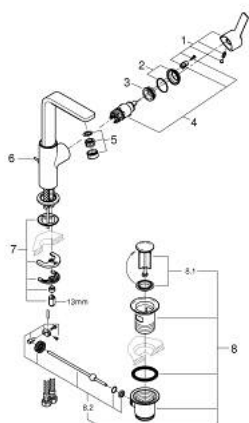

23 296 AL1 LINEARE SINGLE-LEVER BASIN MIXER 1/2" L-SIZE

PRODUCT DESCRIPTION

- Colour: brushed hard graphite
- single hole installation
- metal lever
- GROHE SilkMove 28 mm ceramic cartridge
- with temperature limiter
- GROHE LongLife finish
- GROHE EcoJoy - Less water, perfect flow
- maximum flow rate (at 3 bar): 5 l/min
- SpeedClean mousseur
- GROHE FastFixation Plus installation system
- swivel spout with mousseur and stop limiter
- pop-up waste set 1 1/4"
- flexible connection hoses
- min. recommended pressure 1.0 bar

23 296 AL1 LINEARE SINGLE-LEVER BASIN MIXER 1/2" L-SIZE

9	13mm	82	190mm
		10	350mm

SPARE PARTS, marec 2019 – now

- 1: Lever (Spare part-nr. 46984AL0)
- 2: Cap (Spare part-nr. 46581AL0)
- 3: Fitting ring (Spare part-nr. 07419000)
- 4: Cartridge (Spare part-nr. 46580000)
- 5: Mousseur (Spare part-nr. 48159AL0)
- 6: Pop-up rod (Spare part-nr. 46739AL0)
- 7: Shank mounting kit (Spare part-nr. 46645000)
- 8: Waste set 1 1/4" (Spare part-nr. 28910AL0)
- 9: Mounting wrench (Spare part-nr. 19017000)*
- 10: Eccentric rod (Spare part-nr. 07341000)*