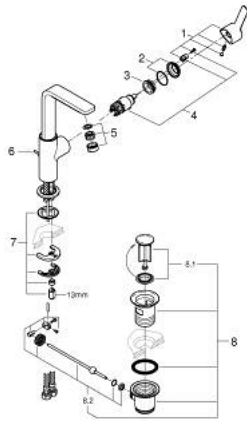

23 296 DC1 LINEARE SINGLE-LEVER BASIN MIXER 1/2" L-SIZE

PRODUCT DESCRIPTION

- Colour: supersteel
- single hole installation
- metal lever
- GROHE SilkMove 28 mm ceramic cartridge
- with temperature limiter
- GROHE LongLife finish
- GROHE EcoJoy - Less water, perfect flow
- maximum flow rate (at 3 bar): 5 l/min
- SpeedClean mousseur
- GROHE FastFixation Plus installation system
- swivel spout with mousseur and stop limiter
- pop-up waste set 1 1/4"
- flexible connection hoses
- min. recommended pressure 1.0 bar

23 296 DC1 LINEARE SINGLE-LEVER BASIN MIXER 1/2" L-SIZE

SPARE PARTS, september 2016 – now

- 1: Lever (Spare part-nr. 46984DC0)
- 2: Cap (Spare part-nr. 46581DC0)
- 3: Fitting ring (Spare part-nr. 07419000)
- 4: Cartridge (Spare part-nr. 46580000)
- 5: Mousseur (Spare part-nr. 48159DC0)
- 6: Pop-up rod (Spare part-nr. 46739EN0)
- 7: Shank mounting kit (Spare part-nr. 46645000)
- 8: Waste set 1 1/4" (Spare part-nr. 28910DC0)
- 9: Mounting wrench (Spare part-nr. 19017000)*
- 10: Eccentric rod (Spare part-nr. 07341000)*