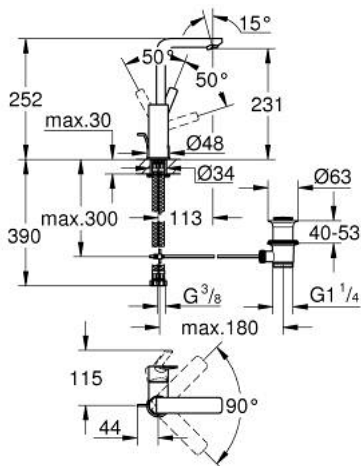

23 296 DC1 LINEARE SINGLE-LEVER BASIN MIXER 1/2" L-SIZE

PRODUCT DESCRIPTION

- Colour: supersteel
- single hole installation
- metal lever
- GROHE SilkMove 28 mm ceramic cartridge
- with temperature limiter
- GROHE LongLife finish
- GROHE EcoJoy - Less water, perfect flow
- maximum flow rate (at 3 bar): 5 l/min
- SpeedClean mousseur
- GROHE FastFixation Plus installation system
- swivel spout with mousseur and stop limiter
- pop-up waste set 1 1/4"
- flexible connection hoses
- min. recommended pressure 1.0 bar

23 296 DC1 LINEARE SINGLE-LEVER BASIN MIXER 1/2" L-SIZE

SPARE PARTS, september 2016 – now

- 1: Lever (Spare part-nr. 46984DC0)
- 2: Cap (Spare part-nr. 46581DC0)
- 3: Fitting ring (Spare part-nr. 07419000)
- 4: Cartridge (Spare part-nr. 46580000)
- 5: Mousseur (Spare part-nr. 48159DC0)
- 6: Pop-up rod (Spare part-nr. 46739EN0)
- 7: Shank mounting kit (Spare part-nr. 46645000)
- 8: Waste set 1 1/4" (Spare part-nr. 28910DC0)
- 9: Mounting wrench (Spare part-nr. 19017000)*
- 10: Eccentric rod (Spare part-nr. 07341000)*