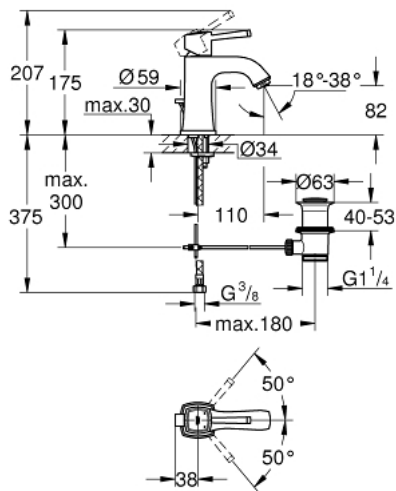

23 303 000 **GRANDERA SINGLE-LEVER BASIN MIXER 1/2"**
M-SIZE

PRODUCT DESCRIPTION

- Colour: chrome
- single hole installation
- GROHE SilkMove 28 mm ceramic cartridge
- temperature limiter
- GROHE LongLife finish
- GROHE EcoJoy - Less water, perfect flow
- GROHE FastFixation installation system
- GROHE AquaGuide adjustable mousseur 5.7 l/min
- pop-up waste set 1 1/4"
- flexible connection hoses
- min. recommended pressure 1.0 bar

23 303 000 GRANDERA SINGLE-LEVER BASIN MIXER 1/2" M-SIZE

SPARE PARTS, januar 2012 – now

- 1: Lever (Spare part-nr. 46836000)
 - 2: Fitting ring (Spare part-nr. 46715000)
 - 3: Cartridge (Spare part-nr. 46580000)
 - 4: Flow straightener (Spare part-nr. 46837000)
 - 5: Pop-up rod (Spare part-nr. 46787000)
 - 6: Shank mounting kit (Spare part-nr. 46671000)
 - 7: Waste set 1 1/4" (Spare part-nr. 28910000)
 - 7.1: Plug (Spare part-nr. 07182000)
 - 7.2: Eccentric rod (Spare part-nr. 07052000)
 - 8: Mounting wrench (Spare part-nr. 19017000)*
 - 9: Eccentric rod (Spare part-nr. 07341000)*
- * Optional accessories