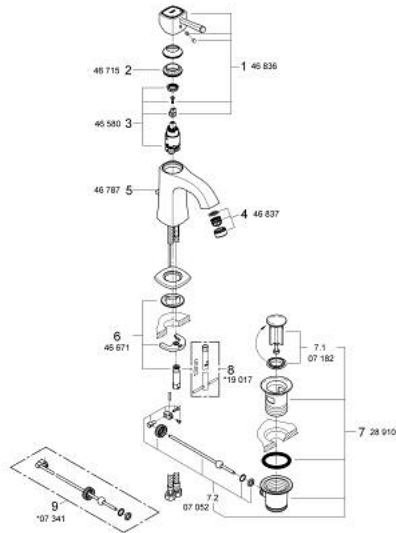

23 303 000 **GRANDERA SINGLE-LEVER BASIN MIXER 1/2"**
M-SIZE

PRODUCT DESCRIPTION

- Colour: chrome
- single hole installation
- GROHE SilkMove 28 mm ceramic cartridge
- temperature limiter
- GROHE LongLife finish
- GROHE EcoJoy - Less water, perfect flow
- GROHE FastFixation installation system
- GROHE AquaGuide adjustable mousseur 5.7 l/min
- pop-up waste set 1 1/4"
- flexible connection hoses
- min. recommended pressure 1.0 bar

23 303 000 GRANDERA SINGLE-LEVER BASIN MIXER 1/2" M-SIZE

SPARE PARTS, januar 2012 – now

- 1: Lever (Spare part-nr. 46836000)
 - 2: Fitting ring (Spare part-nr. 46715000)
 - 3: Cartridge (Spare part-nr. 46580000)
 - 4: Flow straightener (Spare part-nr. 46837000)
 - 5: Pop-up rod (Spare part-nr. 46787000)
 - 6: Shank mounting kit (Spare part-nr. 46671000)
 - 7: Waste set 1 1/4" (Spare part-nr. 28910000)
 - 7.1: Plug (Spare part-nr. 07182000)
 - 7.2: Eccentric rod (Spare part-nr. 07052000)
 - 8: Mounting wrench (Spare part-nr. 19017000)*
 - 9: Eccentric rod (Spare part-nr. 07341000)*
- * Optional accessories