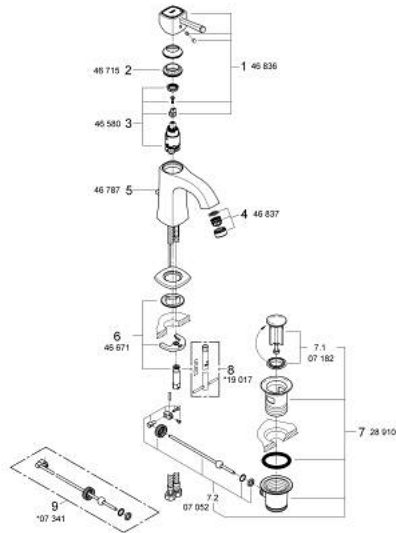

23 303 IG0 **GRANDERA SINGLE-LEVER BASIN MIXER 1/2"**
M-SIZE

PRODUCT DESCRIPTION

- Colour: chrome/gold
- single hole installation
- GROHE SilkMove 28 mm ceramic cartridge
- temperature limiter
- GROHE LongLife finish
- GROHE EcoJoy - Less water, perfect flow
- GROHE FastFixation installation system
- GROHE AquaGuide adjustable mousseur 5.7 l/min
- pop-up waste set 1 1/4"
- flexible connection hoses
- min. recommended pressure 1.0 bar

23 303 IG0 GRANDERA SINGLE-LEVER BASIN MIXER 1/2" M-SIZE

SPARE PARTS, januar 2012 – now

- 1: Lever (Spare part-nr. 46836IG0)
 - 2: Fitting ring (Spare part-nr. 46715000)
 - 3: Cartridge (Spare part-nr. 46580000)
 - 4: Flow straightener (Spare part-nr. 46837G00)
 - 5: Pop-up rod (Spare part-nr. 46787000)
 - 6: Shank mounting kit (Spare part-nr. 46671000)
 - 7: Waste set 1 1/4" (Spare part-nr. 28910000)
 - 7.1: Plug (Spare part-nr. 07182000)
 - 7.2: Eccentric rod (Spare part-nr. 07052000)
 - 8: Mounting wrench (Spare part-nr. 19017000)*
 - 9: Eccentric rod (Spare part-nr. 07341000)*
- * Optional accessories