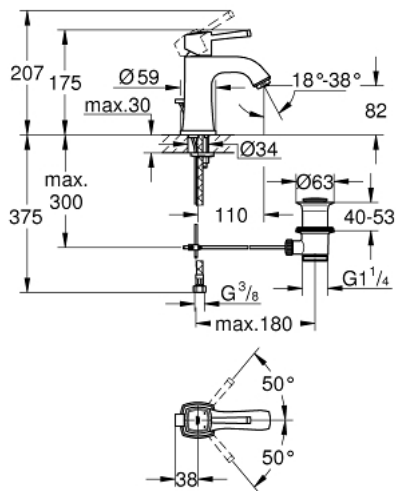

23 303 IG0 **GRANDERA SINGLE-LEVER BASIN MIXER 1/2"**
M-SIZE

PRODUCT DESCRIPTION

- Colour: chrome/gold
- single hole installation
- GROHE SilkMove 28 mm ceramic cartridge
- temperature limiter
- GROHE LongLife finish
- GROHE EcoJoy - Less water, perfect flow
- GROHE FastFixation installation system
- GROHE AquaGuide adjustable mousseur 5.7 l/min
- pop-up waste set 1 1/4"
- flexible connection hoses
- min. recommended pressure 1.0 bar

23 303 IG0 GRANDERA SINGLE-LEVER BASIN MIXER 1/2" M-SIZE

SPARE PARTS, januar 2012 – now

- 1: Lever (Spare part-nr. 46836IG0)
 - 2: Fitting ring (Spare part-nr. 46715000)
 - 3: Cartridge (Spare part-nr. 46580000)
 - 4: Flow straightener (Spare part-nr. 46837G00)
 - 5: Pop-up rod (Spare part-nr. 46787000)
 - 6: Shank mounting kit (Spare part-nr. 46671000)
 - 7: Waste set 1 1/4" (Spare part-nr. 28910000)
 - 7.1: Plug (Spare part-nr. 07182000)
 - 7.2: Eccentric rod (Spare part-nr. 07052000)
 - 8: Mounting wrench (Spare part-nr. 19017000)*
 - 9: Eccentric rod (Spare part-nr. 07341000)*
- * Optional accessories