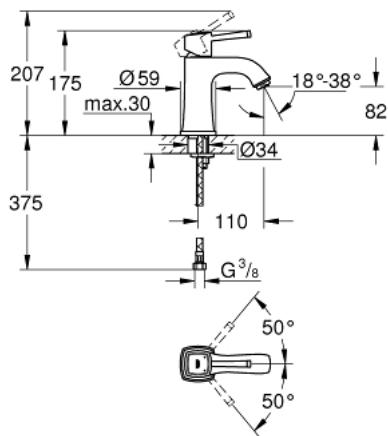

23 310 000 **GRANDERA SINGLE-LEVER BASIN MIXER 1/2"**  
**M-SIZE**

**PRODUCT DESCRIPTION**

- Colour: chrome
- single hole installation
- GROHE SilkMove 28 mm ceramic cartridge
- temperature limiter
- GROHE LongLife finish
- GROHE EcoJoy - Less water, perfect flow
- GROHE FastFixation installation system
- GROHE AquaGuide adjustable mousseur 5.7 l/min
- smooth body
- flexible connection hoses
- min. recommended pressure 1.0 bar

23 310 000 **GRANDERA SINGLE-LEVER BASIN MIXER 1/2"**  
**M-SIZE**

**SPARE PARTS**, junij 2012 – now

- 1: Lever (Spare part-nr. 46836000)
  - 2: Fitting ring (Spare part-nr. 46715000)
  - 3: Cartridge (Spare part-nr. 46580000)
  - 4: Flow straightener (Spare part-nr. 46837000)
  - 5: Shank mounting kit (Spare part-nr. 46671000)
  - 6: Mounting wrench (Spare part-nr. 19017000)\*
- \* Optional accessories