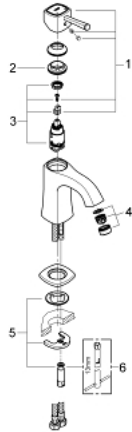

23 310 000 **GRANDERA SINGLE-LEVER BASIN MIXER 1/2"**  
**M-SIZE**

**PRODUCT DESCRIPTION**

- Colour: chrome
- single hole installation
- GROHE SilkMove 28 mm ceramic cartridge
- temperature limiter
- GROHE LongLife finish
- GROHE EcoJoy - Less water, perfect flow
- GROHE FastFixation installation system
- GROHE AquaGuide adjustable mousseur 5.7 l/min
- smooth body
- flexible connection hoses
- min. recommended pressure 1.0 bar

23 310 000 **GRANDERA SINGLE-LEVER BASIN MIXER 1/2"**  
**M-SIZE**

**SPARE PARTS**, junij 2012 – now

- 1: Lever (Spare part-nr. 46836000)
  - 2: Fitting ring (Spare part-nr. 46715000)
  - 3: Cartridge (Spare part-nr. 46580000)
  - 4: Flow straightener (Spare part-nr. 46837000)
  - 5: Shank mounting kit (Spare part-nr. 46671000)
  - 6: Mounting wrench (Spare part-nr. 19017000)\*
- \* Optional accessories