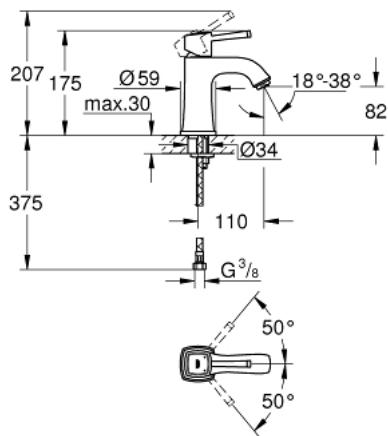

23 310 IG0 **GRANDERA SINGLE-LEVER BASIN MIXER 1/2"**
M-SIZE

PRODUCT DESCRIPTION

- Colour: chrome/gold
- single hole installation
- GROHE SilkMove 28 mm ceramic cartridge
- temperature limiter
- GROHE LongLife finish
- GROHE EcoJoy - Less water, perfect flow
- GROHE FastFixation installation system
- GROHE AquaGuide adjustable mousseur 5.7 l/min
- smooth body
- flexible connection hoses
- min. recommended pressure 1.0 bar

23 310 IG0 **GRANDERA SINGLE-LEVER BASIN MIXER 1/2"**
M-SIZE

SPARE PARTS, junij 2012 – now

- 1: Lever (Spare part-nr. 46836IG0)
- 2: Fitting ring (Spare part-nr. 46715000)
- 3: Cartridge (Spare part-nr. 46580000)
- 4: Flow straightener (Spare part-nr. 46837G00)
- 5: Shank mounting kit (Spare part-nr. 46671000)
- 6: Mounting wrench (Spare part-nr. 19017000)*