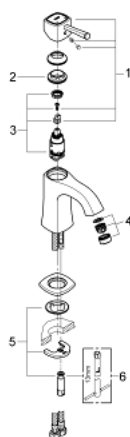

23 310 IG0 **GRANDERA SINGLE-LEVER BASIN MIXER 1/2"**
M-SIZE

PRODUCT DESCRIPTION

- Colour: chrome/gold
- single hole installation
- GROHE SilkMove 28 mm ceramic cartridge
- temperature limiter
- GROHE LongLife finish
- GROHE EcoJoy - Less water, perfect flow
- GROHE FastFixation installation system
- GROHE AquaGuide adjustable mousseur 5.7 l/min
- smooth body
- flexible connection hoses
- min. recommended pressure 1.0 bar

23 310 IG0 **GRANDERA SINGLE-LEVER BASIN MIXER 1/2"**
M-SIZE

SPARE PARTS, junij 2012 – now

- 1: Lever (Spare part-nr. 46836IG0)
- 2: Fitting ring (Spare part-nr. 46715000)
- 3: Cartridge (Spare part-nr. 46580000)
- 4: Flow straightener (Spare part-nr. 46837G00)
- 5: Shank mounting kit (Spare part-nr. 46671000)
- 6: Mounting wrench (Spare part-nr. 19017000)*