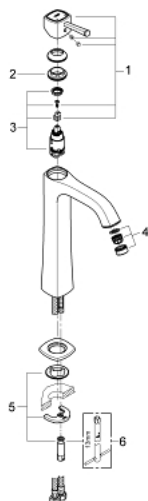

23 313 000 **GRANDERA SINGLE-LEVER BASIN MIXER 1/2"**
XL-SIZE

PRODUCT DESCRIPTION

- Colour: chrome
- for free-standing basins
- GROHE SilkMove 28 mm ceramic cartridge
- temperature limiter
- GROHE LongLife finish
- GROHE EcoJoy - Less water, perfect flow
- GROHE FastFixation installation system
- GROHE AquaGuide adjustable mousseur 5.7 l/min
- smooth body
- flexible connection hoses
- min. recommended pressure 1.0 bar

23 313 000 **GRANDERA SINGLE-LEVER BASIN MIXER 1/2"**
XL-SIZE

SPARE PARTS, junij 2012 – now

- 1: Lever (Spare part-nr. 46836000)
- 2: Fitting ring (Spare part-nr. 46715000)
- 3: Cartridge (Spare part-nr. 46580000)
- 4: Flow straightener (Spare part-nr. 46837000)
- 5: Shank mounting kit (Spare part-nr. 46671000)
- 6: Mounting wrench (Spare part-nr. 19017000)*