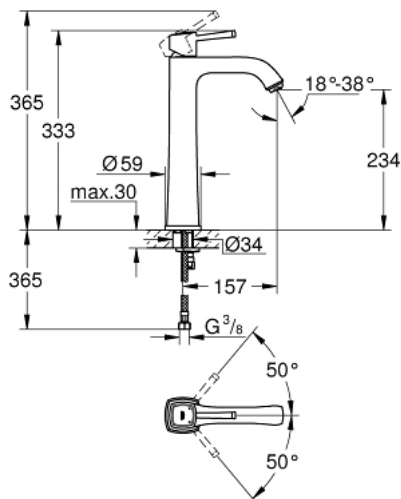

23 313 000 **GRANDERA SINGLE-LEVER BASIN MIXER 1/2"**
XL-SIZE

PRODUCT DESCRIPTION

- Colour: chrome
- for free-standing basins
- GROHE SilkMove 28 mm ceramic cartridge
- temperature limiter
- GROHE LongLife finish
- GROHE EcoJoy - Less water, perfect flow
- GROHE FastFixation installation system
- GROHE AquaGuide adjustable mousseur 5.7 l/min
- smooth body
- flexible connection hoses
- min. recommended pressure 1.0 bar

23 313 000 **GRANDERA SINGLE-LEVER BASIN MIXER 1/2"**
XL-SIZE

SPARE PARTS, junij 2012 – now

- 1: Lever (Spare part-nr. 46836000)
- 2: Fitting ring (Spare part-nr. 46715000)
- 3: Cartridge (Spare part-nr. 46580000)
- 4: Flow straightener (Spare part-nr. 46837000)
- 5: Shank mounting kit (Spare part-nr. 46671000)
- 6: Mounting wrench (Spare part-nr. 19017000)*