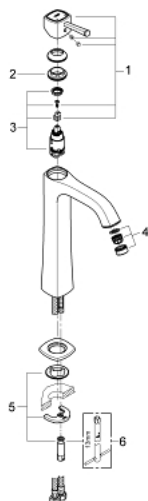

23 313 000 **GRANDERA SINGLE-LEVER BASIN MIXER 1/2"**  
**XL-SIZE**

**PRODUCT DESCRIPTION**

- Colour: chrome
- for free-standing basins
- GROHE SilkMove 28 mm ceramic cartridge
- temperature limiter
- GROHE LongLife finish
- GROHE EcoJoy - Less water, perfect flow
- GROHE FastFixation installation system
- GROHE AquaGuide adjustable mousseur 5.7 l/min
- smooth body
- flexible connection hoses
- min. recommended pressure 1.0 bar

23 313 000 **GRANDERA SINGLE-LEVER BASIN MIXER 1/2"**  
**XL-SIZE**

**SPARE PARTS**, junij 2012 – now

- 1: Lever (Spare part-nr. 46836000)
- 2: Fitting ring (Spare part-nr. 46715000)
- 3: Cartridge (Spare part-nr. 46580000)
- 4: Flow straightener (Spare part-nr. 46837000)
- 5: Shank mounting kit (Spare part-nr. 46671000)
- 6: Mounting wrench (Spare part-nr. 19017000)\*