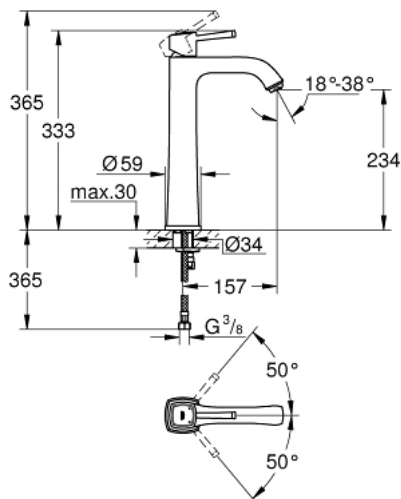

23 313 000 **GRANDERA SINGLE-LEVER BASIN MIXER 1/2"**  
**XL-SIZE**

**PRODUCT DESCRIPTION**

- Colour: chrome
- for free-standing basins
- GROHE SilkMove 28 mm ceramic cartridge
- temperature limiter
- GROHE LongLife finish
- GROHE EcoJoy - Less water, perfect flow
- GROHE FastFixation installation system
- GROHE AquaGuide adjustable mousseur 5.7 l/min
- smooth body
- flexible connection hoses
- min. recommended pressure 1.0 bar

23 313 000 **GRANDERA SINGLE-LEVER BASIN MIXER 1/2"**  
**XL-SIZE**

**SPARE PARTS**, junij 2012 – now

- 1: Lever (Spare part-nr. 46836000)
- 2: Fitting ring (Spare part-nr. 46715000)
- 3: Cartridge (Spare part-nr. 46580000)
- 4: Flow straightener (Spare part-nr. 46837000)
- 5: Shank mounting kit (Spare part-nr. 46671000)
- 6: Mounting wrench (Spare part-nr. 19017000)\*