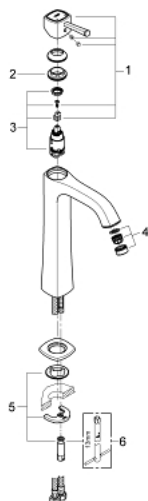

23 313 IG0 **GRANDERA SINGLE-LEVER BASIN MIXER 1/2"**  
**XL-SIZE**

**PRODUCT DESCRIPTION**

- Colour: chrome/gold
- for free-standing basins
- GROHE SilkMove 28 mm ceramic cartridge
- temperature limiter
- GROHE LongLife finish
- GROHE EcoJoy - Less water, perfect flow
- GROHE AquaGuide adjustable mousseur 5.7 l/min
- GROHE FastFixation installation system
- smooth body
- flexible connection hoses
- min. recommended pressure 1.0 bar

## 23 313 IG0 GRANDERA SINGLE-LEVER BASIN MIXER 1/2" XL-SIZE

### SPARE PARTS, junij 2012 – now

- 1: Lever (Spare part-nr. 46836IG0)
- 2: Fitting ring (Spare part-nr. 46715000)
- 3: Cartridge (Spare part-nr. 46580000)
- 4: Flow straightener (Spare part-nr. 46837G00)
- 5: Shank mounting kit (Spare part-nr. 46671000)
- 6: Mounting wrench (Spare part-nr. 19017000)\*