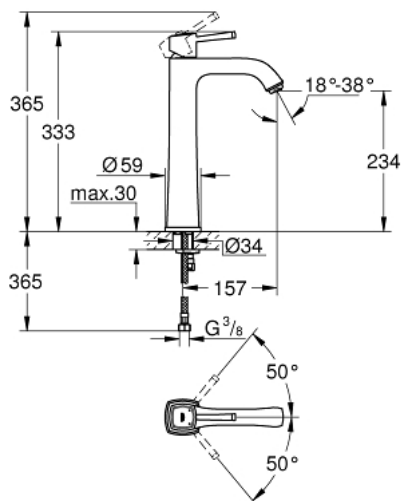

23 313 IG0 **GRANDERA SINGLE-LEVER BASIN MIXER 1/2"**  
**XL-SIZE**

**PRODUCT DESCRIPTION**

- Colour: chrome/gold
- for free-standing basins
- GROHE SilkMove 28 mm ceramic cartridge
- temperature limiter
- GROHE LongLife finish
- GROHE EcoJoy - Less water, perfect flow
- GROHE AquaGuide adjustable mousseur 5.7 l/min
- GROHE FastFixation installation system
- smooth body
- flexible connection hoses
- min. recommended pressure 1.0 bar

## 23 313 IG0 GRANDERA SINGLE-LEVER BASIN MIXER 1/2" XL-SIZE

### SPARE PARTS, junij 2012 – now

- 1: Lever (Spare part-nr. 46836IG0)
- 2: Fitting ring (Spare part-nr. 46715000)
- 3: Cartridge (Spare part-nr. 46580000)
- 4: Flow straightener (Spare part-nr. 46837G00)
- 5: Shank mounting kit (Spare part-nr. 46671000)
- 6: Mounting wrench (Spare part-nr. 19017000)\*