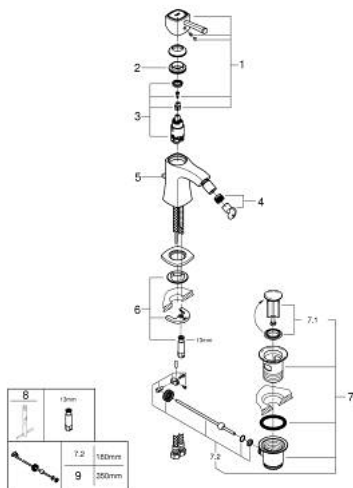

23 315 000 **GRANDERA SINGLE-LEVER BIDET MIXER 1/2"**
M-SIZE

PRODUCT DESCRIPTION

- Colour: chrome
- single hole installation
- GROHE SilkMove 28 mm ceramic cartridge
- temperature limiter
- GROHE LongLife finish
- GROHE FastFixation installation system
- ball-joint mousseur
- pop-up waste set 1 1/4"
- flexible connection hoses
- min. recommended pressure 1.0 bar

23 315 000 **GRANDERA SINGLE-LEVER BIDET MIXER 1/2"**
M-SIZE

SPARE PARTS, junij 2012 – now

- 1: Lever (Spare part-nr. 46836000)
 - 2: Fitting ring (Spare part-nr. 46715000)
 - 3: Cartridge (Spare part-nr. 46580000)
 - 4: Mousseur (Spare part-nr. 13989000)
 - 5: Pop-up rod (Spare part-nr. 46787000)
 - 6: Shank mounting kit (Spare part-nr. 46671000)
 - 7: Waste set 1 1/4" (Spare part-nr. 28910000)
 - 7.1: Plug (Spare part-nr. 07182000)
 - 7.2: Eccentric rod (Spare part-nr. 07052000)
 - 8: Mounting wrench (Spare part-nr. 19017000)*
 - 9: Eccentric rod (Spare part-nr. 07341000)*
- * Optional accessories