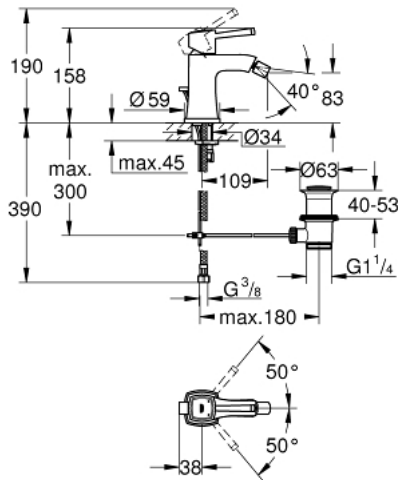

23 315 000 **GRANDERA SINGLE-LEVER BIDET MIXER 1/2"**
M-SIZE

PRODUCT DESCRIPTION

- Colour: chrome
- single hole installation
- GROHE SilkMove 28 mm ceramic cartridge
- temperature limiter
- GROHE LongLife finish
- GROHE FastFixation installation system
- ball-joint mousseur
- pop-up waste set 1 1/4"
- flexible connection hoses
- min. recommended pressure 1.0 bar

23 315 000 **GRANDERA SINGLE-LEVER BIDET MIXER 1/2"**
M-SIZE

SPARE PARTS, junij 2012 – now

- 1: Lever (Spare part-nr. 46836000)
 - 2: Fitting ring (Spare part-nr. 46715000)
 - 3: Cartridge (Spare part-nr. 46580000)
 - 4: Mousseur (Spare part-nr. 13989000)
 - 5: Pop-up rod (Spare part-nr. 46787000)
 - 6: Shank mounting kit (Spare part-nr. 46671000)
 - 7: Waste set 1 1/4" (Spare part-nr. 28910000)
 - 7.1: Plug (Spare part-nr. 07182000)
 - 7.2: Eccentric rod (Spare part-nr. 07052000)
 - 8: Mounting wrench (Spare part-nr. 19017000)*
 - 9: Eccentric rod (Spare part-nr. 07341000)*
- * Optional accessories