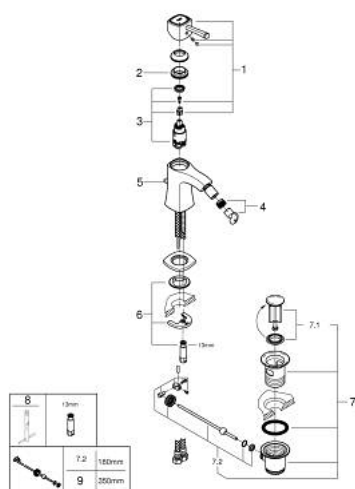

23 315 IG0 **GRANDERA SINGLE-LEVER BIDET MIXER 1/2"**
M-SIZE

PRODUCT DESCRIPTION

- Colour: chrome/gold
- single hole installation
- GROHE SilkMove 28 mm ceramic cartridge
- temperature limiter
- GROHE LongLife finish
- GROHE FastFixation installation system
- ball-joint mousseur
- pop-up waste set 1 1/4"
- flexible connection hoses
- min. recommended pressure 1.0 bar

23 315 IG0 **GRANDERA SINGLE-LEVER BIDET MIXER 1/2"**
M-SIZE

SPARE PARTS, junij 2012 – now

- 1: Lever (Spare part-nr. 46836IG0)
 - 2: Fitting ring (Spare part-nr. 46715000)
 - 3: Cartridge (Spare part-nr. 46580000)
 - 4: Mousseur (Spare part-nr. 13989000)
 - 5: Pop-up rod (Spare part-nr. 46787000)
 - 6: Shank mounting kit (Spare part-nr. 46671000)
 - 7: Waste set 1 1/4" (Spare part-nr. 28910000)
 - 7.1: Plug (Spare part-nr. 07182000)
 - 7.2: Eccentric rod (Spare part-nr. 07052000)
 - 8: Mounting wrench (Spare part-nr. 19017000)*
 - 9: Eccentric rod (Spare part-nr. 07341000)*
- * Optional accessories