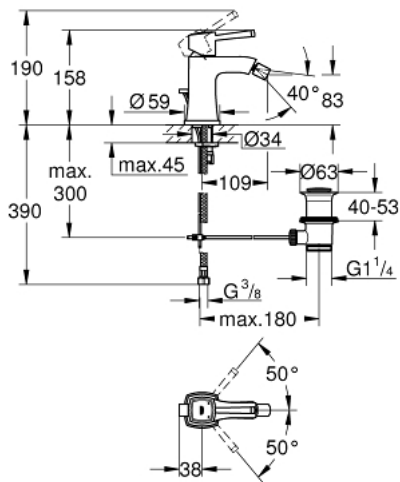

23 315 IG0 **GRANDERA SINGLE-LEVER BIDET MIXER 1/2"**
M-SIZE

PRODUCT DESCRIPTION

- Colour: chrome/gold
- single hole installation
- GROHE SilkMove 28 mm ceramic cartridge
- temperature limiter
- GROHE LongLife finish
- GROHE FastFixation installation system
- ball-joint mousseur
- pop-up waste set 1 1/4"
- flexible connection hoses
- min. recommended pressure 1.0 bar

23 315 IG0 **GRANDERA SINGLE-LEVER BIDET MIXER 1/2"**
M-SIZE

SPARE PARTS, junij 2012 – now

- 1: Lever (Spare part-nr. 46836IG0)
 - 2: Fitting ring (Spare part-nr. 46715000)
 - 3: Cartridge (Spare part-nr. 46580000)
 - 4: Mousseur (Spare part-nr. 13989000)
 - 5: Pop-up rod (Spare part-nr. 46787000)
 - 6: Shank mounting kit (Spare part-nr. 46671000)
 - 7: Waste set 1 1/4" (Spare part-nr. 28910000)
 - 7.1: Plug (Spare part-nr. 07182000)
 - 7.2: Eccentric rod (Spare part-nr. 07052000)
 - 8: Mounting wrench (Spare part-nr. 19017000)*
 - 9: Eccentric rod (Spare part-nr. 07341000)*
- * Optional accessories