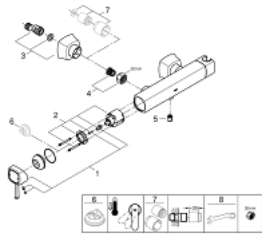

23 316 000 **GRANDERA SINGLE-LEVER SHOWER MIXER 1/2"**

PRODUCT DESCRIPTION

- Colour: chrome
- wall mounted
- GROHE SilkMove 46 mm ceramic cartridge
- GROHE LongLife finish
- adjustable flow rate limiter
- integrated hand shower holder
- shower outlet 1/2"
- integrated non-return valve
- covered S-unions
- protected against backflow
- min. recommended pressure 1.0 bar

23 316 000 GRANDERA SINGLE-LEVER SHOWER MIXER 1/2"

SPARE PARTS, oktober 2018 – now

- 1: Lever (Spare part-nr. 46833000)
- 2: Cartridge (Spare part-nr. 46048000)
- 3: S-union, exposed (Spare part-nr. 46861000)
- 4: Screw connection 1/2" (Spare part-nr. 45044000)
- 5: Non-return valve (Spare part-nr. 08565000)
- 6: Temperature limiter (Spare part-nr. 46375000)*
- 7: Extension set, 30 mm (Spare part-nr. 46238000)*
- 8: Special spanner (Spare part-nr. 19377000)*