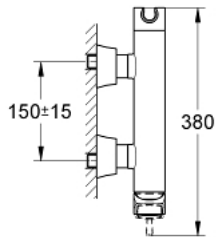

23 316 000 **GRANDERA SINGLE-LEVER SHOWER MIXER 1/2"**

PRODUCT DESCRIPTION

- Colour: chrome
- wall mounted
- GROHE SilkMove 46 mm ceramic cartridge
- GROHE LongLife finish
- adjustable flow rate limiter
- integrated hand shower holder
- shower outlet 1/2"
- integrated non-return valve
- covered S-unions
- protected against backflow
- min. recommended pressure 1.0 bar

23 316 000 GRANDERA SINGLE-LEVER SHOWER MIXER 1/2"

SPARE PARTS, oktober 2018 – now

- 1: Lever (Spare part-nr. 46833000)
- 2: Cartridge (Spare part-nr. 46048000)
- 3: S-union, exposed (Spare part-nr. 46861000)
- 4: Screw connection 1/2" (Spare part-nr. 45044000)
- 5: Non-return valve (Spare part-nr. 08565000)
- 6: Temperature limiter (Spare part-nr. 46375000)*
- 7: Extension set, 30 mm (Spare part-nr. 46238000)*
- 8: Special spanner (Spare part-nr. 19377000)*