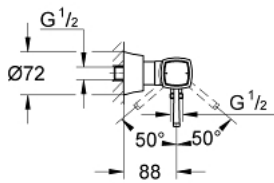

23 316 000 **GRANDERA SINGLE-LEVER SHOWER MIXER 1/2"**

PRODUCT DESCRIPTION

- Colour: chrome
- wall mounted
- GROHE SilkMove 46 mm ceramic cartridge
- GROHE LongLife finish
- adjustable flow rate limiter
- integrated hand shower holder
- shower outlet 1/2"
- integrated non-return valve
- covered S-unions
- protected against backflow
- min. recommended pressure 1.0 bar

23 316 000 GRANDERA SINGLE-LEVER SHOWER MIXER 1/2"

SPARE PARTS, oktober 2018 – now

- 1: Lever (Spare part-nr. 46833000)
- 2: Cartridge (Spare part-nr. 46048000)
- 3: S-union, exposed (Spare part-nr. 46861000)
- 4: Screw connection 1/2" (Spare part-nr. 45044000)
- 5: Non-return valve (Spare part-nr. 08565000)
- 6: Temperature limiter (Spare part-nr. 46375000)*
- 7: Extension set, 30 mm (Spare part-nr. 46238000)*
- 8: Special spanner (Spare part-nr. 19377000)*