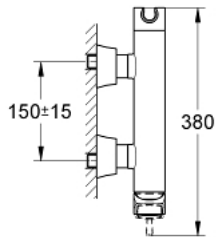

## 23 316 IG0 GRANDERA SINGLE-LEVER SHOWER MIXER 1/2"

### PRODUCT DESCRIPTION

- Colour: chrome/gold
- wall mounted
- GROHE SilkMove 46 mm ceramic cartridge
- GROHE LongLife finish
- adjustable flow rate limiter
- integrated hand shower holder
- shower outlet 1/2"
- integrated non-return valve
- covered S-unions
- protected against backflow
- min. recommended pressure 1.0 bar

### SPARE PARTS, oktober 2018 – now

- 1: Lever (Spare part-nr. 46833IG0)
- 2: Cartridge (Spare part-nr. 46048000)
- 3: S-union, exposed (Spare part-nr. 46861000)
- 4: Screw connection 1/2" (Spare part-nr. 45044000)
- 5: Non-return valve (Spare part-nr. 08565000)
- 6: Temperature limiter (Spare part-nr. 46375000)\*
- 7: Extension set, 30 mm (Spare part-nr. 46238000)\*
- 8: Special spanner (Spare part-nr. 19377000)\*