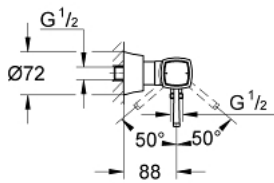

## 23 316 IG0 GRANDERA SINGLE-LEVER SHOWER MIXER 1/2"

### PRODUCT DESCRIPTION

- Colour: chrome/gold
- wall mounted
- GROHE SilkMove 46 mm ceramic cartridge
- GROHE LongLife finish
- adjustable flow rate limiter
- integrated hand shower holder
- shower outlet 1/2"
- integrated non-return valve
- covered S-unions
- protected against backflow
- min. recommended pressure 1.0 bar

### SPARE PARTS, oktober 2018 – now

- 1: Lever (Spare part-nr. 46833IG0)
- 2: Cartridge (Spare part-nr. 46048000)
- 3: S-union, exposed (Spare part-nr. 46861000)
- 4: Screw connection 1/2" (Spare part-nr. 45044000)
- 5: Non-return valve (Spare part-nr. 08565000)
- 6: Temperature limiter (Spare part-nr. 46375000)\*
- 7: Extension set, 30 mm (Spare part-nr. 46238000)\*
- 8: Special spanner (Spare part-nr. 19377000)\*