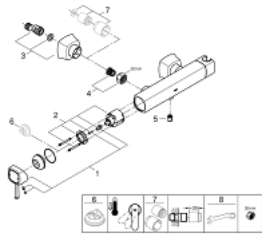

## 23 316 IG0 GRANDERA SINGLE-LEVER SHOWER MIXER 1/2"

### PRODUCT DESCRIPTION

- Colour: chrome/gold
- wall mounted
- GROHE SilkMove 46 mm ceramic cartridge
- GROHE LongLife finish
- adjustable flow rate limiter
- integrated hand shower holder
- shower outlet 1/2"
- integrated non-return valve
- covered S-unions
- protected against backflow
- min. recommended pressure 1.0 bar

### SPARE PARTS, oktober 2018 – now

- 1: Lever (Spare part-nr. 46833IG0)
- 2: Cartridge (Spare part-nr. 46048000)
- 3: S-union, exposed (Spare part-nr. 46861000)
- 4: Screw connection 1/2" (Spare part-nr. 45044000)
- 5: Non-return valve (Spare part-nr. 08565000)
- 6: Temperature limiter (Spare part-nr. 46375000)\*
- 7: Extension set, 30 mm (Spare part-nr. 46238000)\*
- 8: Special spanner (Spare part-nr. 19377000)\*